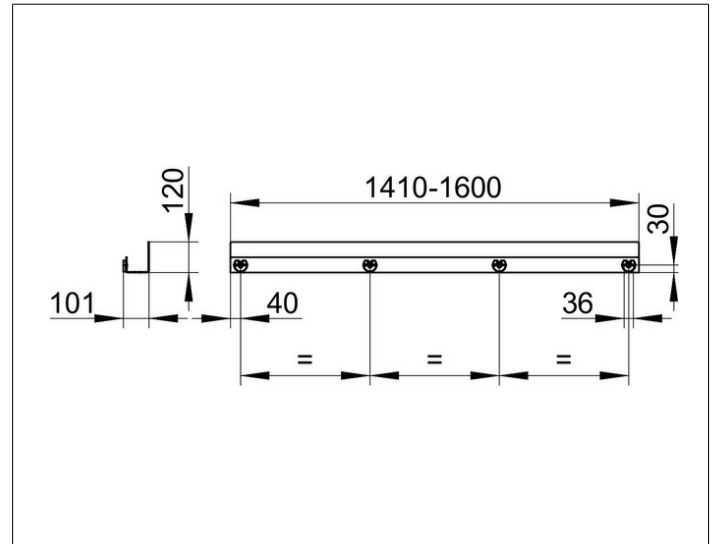

Shower shelves

24953510600 Shower shelf

PRODUCT

DRAWING

PRODUCT ATTRIBUTES

made to measure in 1 cm steps
wall mounted, removable, with concealed fastening,
with drain slots and integrated hooks

SURFACE

white matt

DIMENSION

1410-1600 x 120 x 90 mm