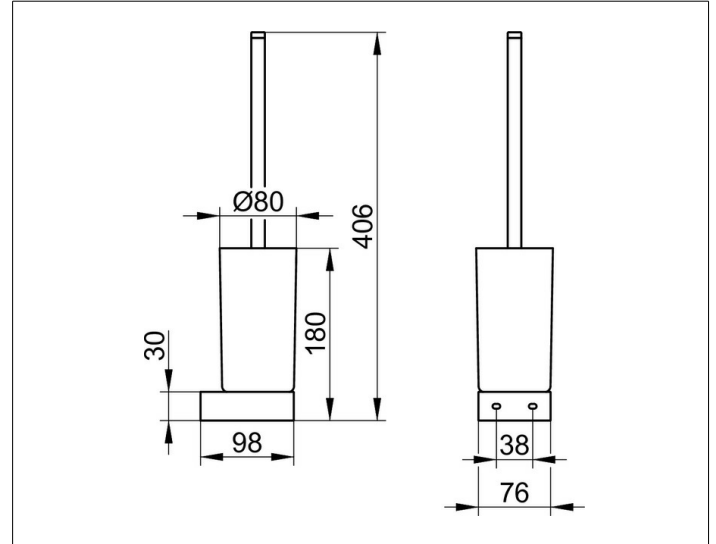

Edition 300

30064009000 Crystal glass insert

PRODUCT

DRAWING

PRODUCT ATTRIBUTES

matt, only