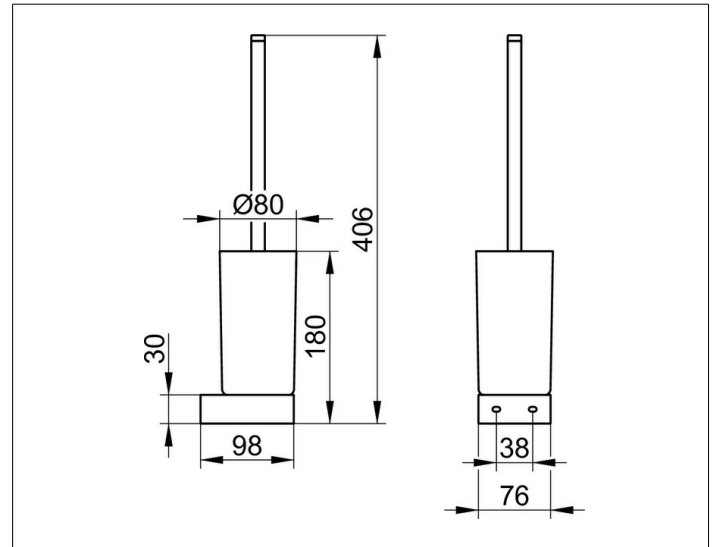

Edition 300

30064019000 Toilet brush set

**PRODUCT**

**DRAWING**

**PRODUCT ATTRIBUTES**

complete with crystal glass insert matt,  
brush and spare brush head

**SURFACE**

chrome-plated

**SPECIFICATIONS**

KEUCO EDITION 300 toilet brush set 30064019000  
chrome-plated toilet brush set in aesthetic and classic design  
wall mounted model complete with crystal glass insert matt, brush and spare  
brush head  
removable crystal glass insert for easy cleaning  
height 180 mm (height including the brush 406 mm), diameter 80 mm,  
projection 98 mm  
The toilet brush is fitted with 2 hidden fixing points  
2 wall plugs, Fischer FU 6x45 mm and 2 wall screws are supplied