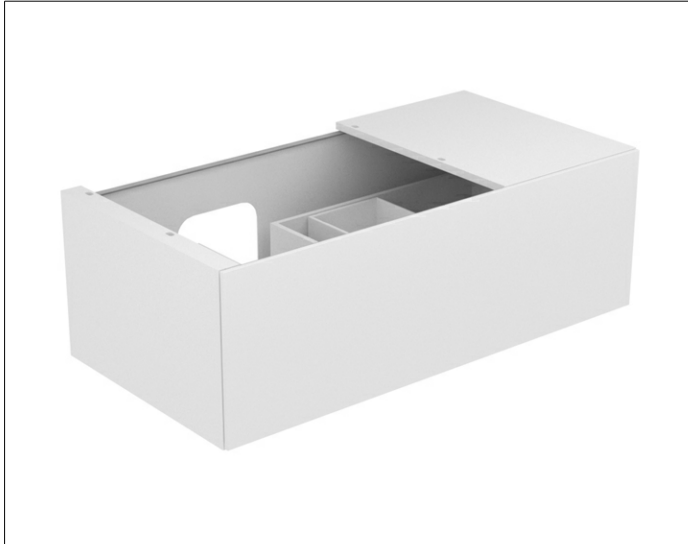

Edition 11

31153WW0000 Vanity unit

PRODUCT

DRAWING

PRODUCT ATTRIBUTES

compatible with ceramic washbasin article no. 31140
 1 drawer front with push-to-open mechanism
 incl. odour trap made of plastic 1 1/4 x 32

EQUIPMENT

- 1 sliding storage box (190 x 70 x 413 mm)

SURFACE

33

DIMENSION

1050 x 350 x 535 mm