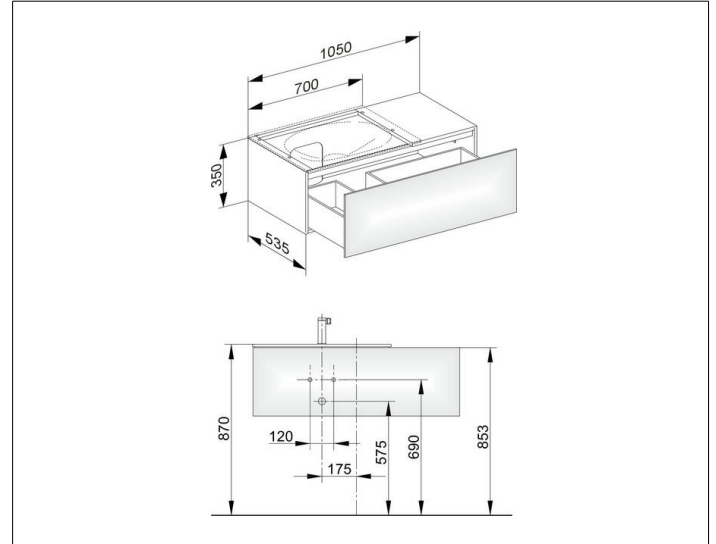

Edition 11

31153WW0000 Vanity unit

PRODUCT

DRAWING

PRODUCT ATTRIBUTES

compatible with ceramic washbasin article no. 31140
 1 drawer front with push-to-open mechanism
 incl. odour trap made of plastic 1 1/4 x 32

EQUIPMENT

- 1 sliding storage box (190 x 70 x 413 mm)

SURFACE

33

DIMENSION

1050 x 350 x 535 mm