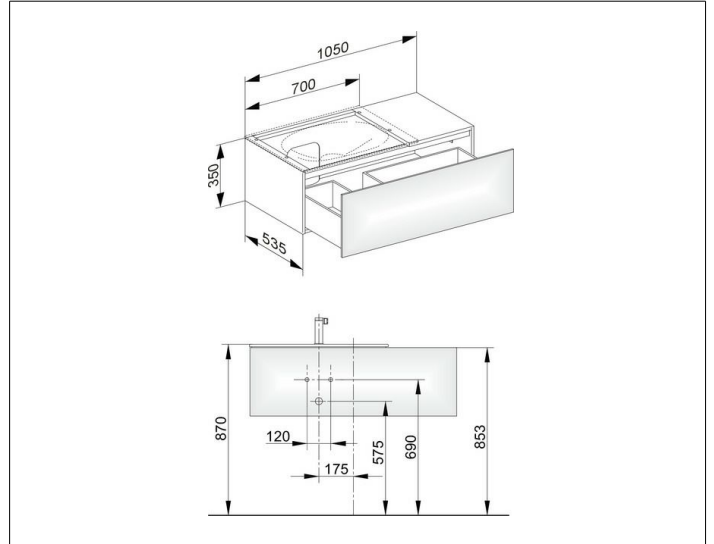

Edition 11

31153XX0000 Vanity unit

PRODUCT

DRAWING

PRODUCT ATTRIBUTES

compatible with ceramic washbasin article no. 31140
1 drawer front with push-to-open mechanism
incl. odour trap made of plastic 1 1/4 x 32

EQUIPMENT

- 1 sliding storage box (190 x 70 x 413 mm)

SURFACE

37, 38, 39

DIMENSION

1050 x 350 x 535 mm