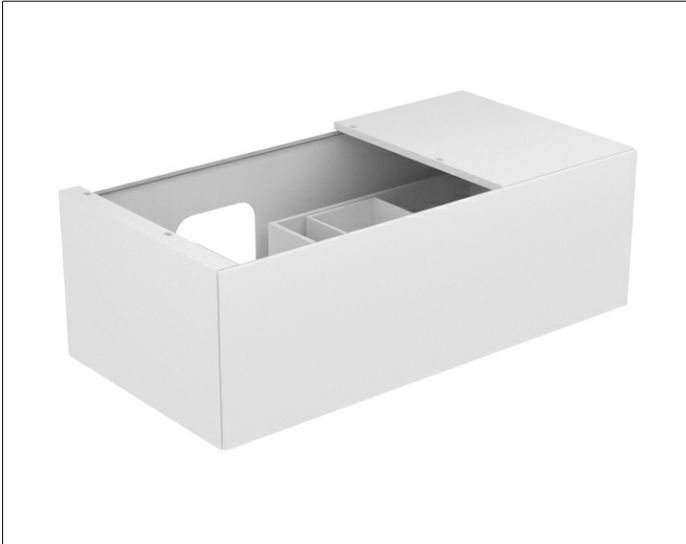

Edition 11

31153XX0000 Vanity unit

PRODUCT

DRAWING

PRODUCT ATTRIBUTES

compatible with ceramic washbasin article no. 31140
1 drawer front with push-to-open mechanism
incl. odour trap made of plastic 1 1/4 x 32

EQUIPMENT

- 1 sliding storage box (190 x 70 x 413 mm)

SURFACE

37, 38, 39

DIMENSION

1050 x 350 x 535 mm