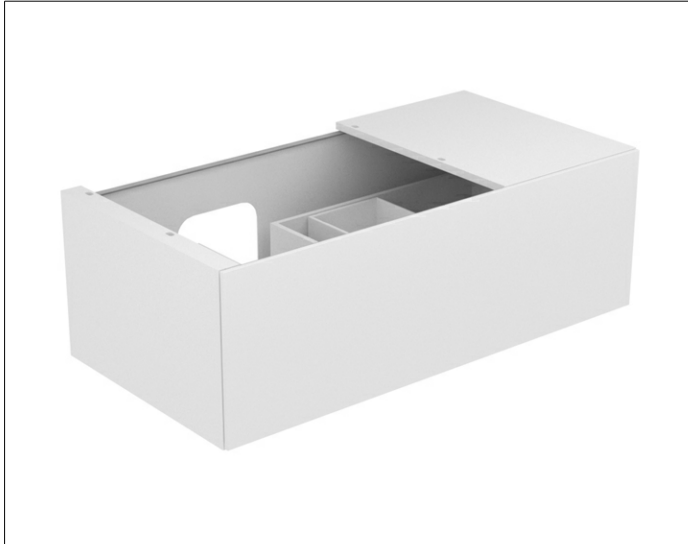

Edition 11

31153YY0000 Vanity unit

PRODUCT

DRAWING

PRODUCT ATTRIBUTES

compatible with ceramic washbasin article no. 31140
 1 drawer front with push-to-open mechanism
 incl. odour trap made of plastic 1 1/4 x 32

EQUIPMENT

- 1 sliding storage box (190 x 70 x 413 mm)

SURFACE

11, 14, 18, 27, 28, 30, 57, 85, 89

DIMENSION

1050 x 350 x 535 mm