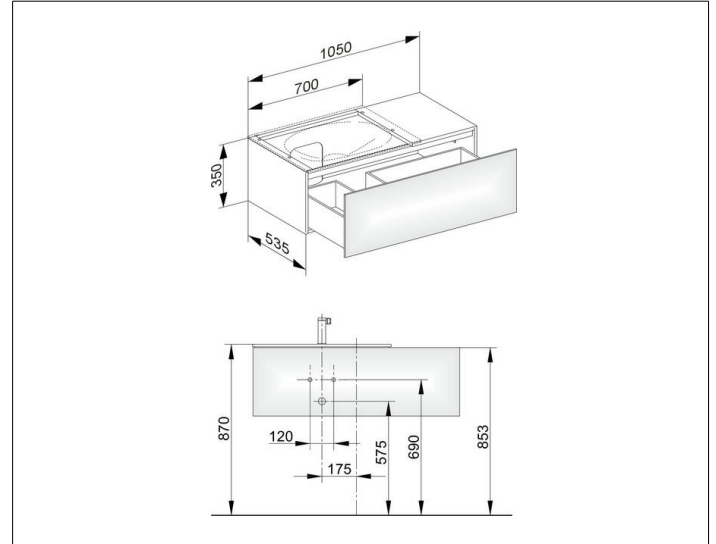

Edition 11

31153YY0000 Vanity unit

PRODUCT

DRAWING

PRODUCT ATTRIBUTES

compatible with ceramic washbasin article no. 31140
 1 drawer front with push-to-open mechanism
 incl. odour trap made of plastic 1 1/4 x 32

EQUIPMENT

- 1 sliding storage box (190 x 70 x 413 mm)

SURFACE

11, 14, 18, 27, 28, 30, 57, 85, 89

DIMENSION

1050 x 350 x 535 mm