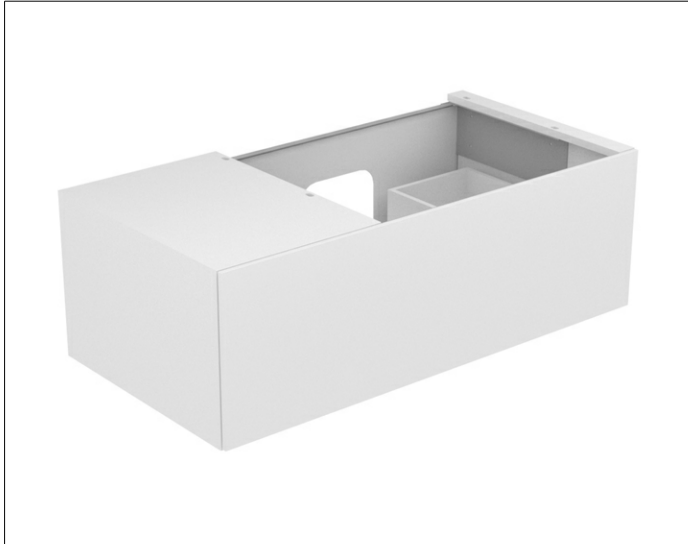

Edition 11

31154WW0000 Vanity unit

**PRODUCT**

**DRAWING**

**PRODUCT ATTRIBUTES**

compatible with ceramic washbasin article no. 31140  
 1 drawer front with push-to-open mechanism  
 incl. odour trap made of plastic 1 1/4 x 32

**EQUIPMENT**

- 1 sliding storage box (190 x 70 x 413 mm)

**SURFACE**

33

**DIMENSION**

1050 x 350 x 535 mm