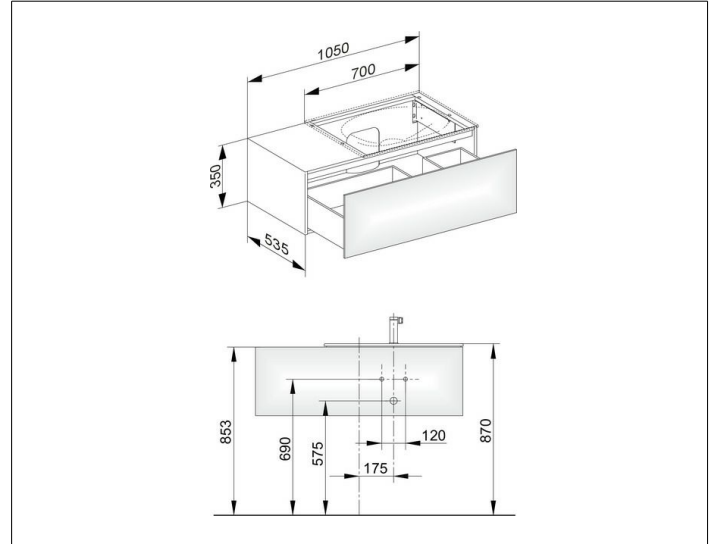

Edition 11

31154WW0000 Vanity unit

**PRODUCT**

**DRAWING**

**PRODUCT ATTRIBUTES**

compatible with ceramic washbasin article no. 31140  
 1 drawer front with push-to-open mechanism  
 incl. odour trap made of plastic 1 1/4 x 32

**EQUIPMENT**

- 1 sliding storage box (190 x 70 x 413 mm)

**SURFACE**

33

**DIMENSION**

1050 x 350 x 535 mm