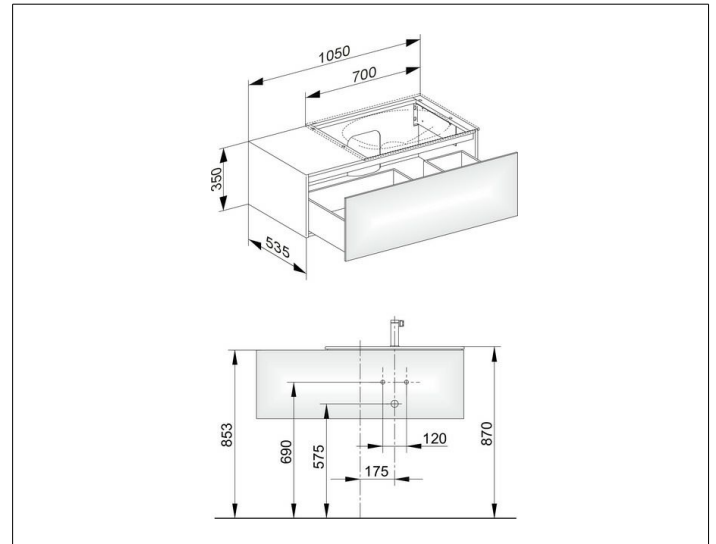

Edition 11

31154YY0000 Vanity unit

PRODUCT

DRAWING

PRODUCT ATTRIBUTES

compatible with ceramic washbasin article no. 31140
 1 drawer front with push-to-open mechanism
 incl. odour trap made of plastic 1 1/4 x 32

EQUIPMENT

- 1 sliding storage box (190 x 70 x 413 mm)

SURFACE

11, 14, 18, 27, 28, 30, 57, 85, 89

DIMENSION

1050 x 350 x 535 mm