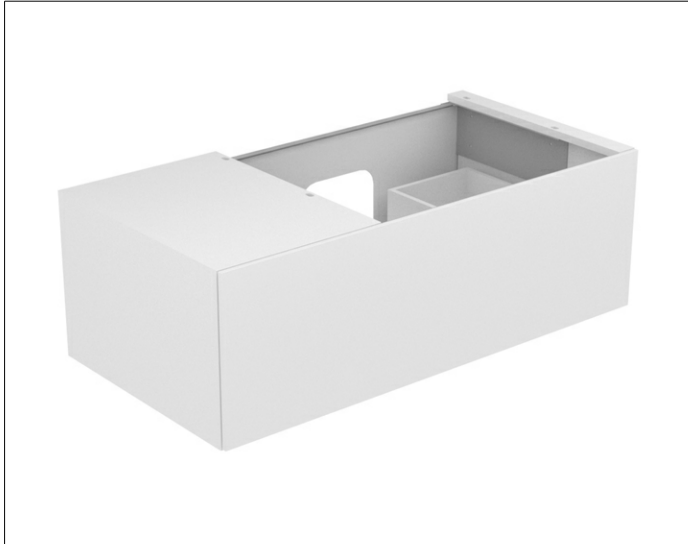

Edition 11

31154YY0000 Vanity unit

PRODUCT

DRAWING

PRODUCT ATTRIBUTES

compatible with ceramic washbasin article no. 31140
 1 drawer front with push-to-open mechanism
 incl. odour trap made of plastic 1 1/4 x 32

EQUIPMENT

- 1 sliding storage box (190 x 70 x 413 mm)

SURFACE

11, 14, 18, 27, 28, 30, 57, 85, 89

DIMENSION

1050 x 350 x 535 mm