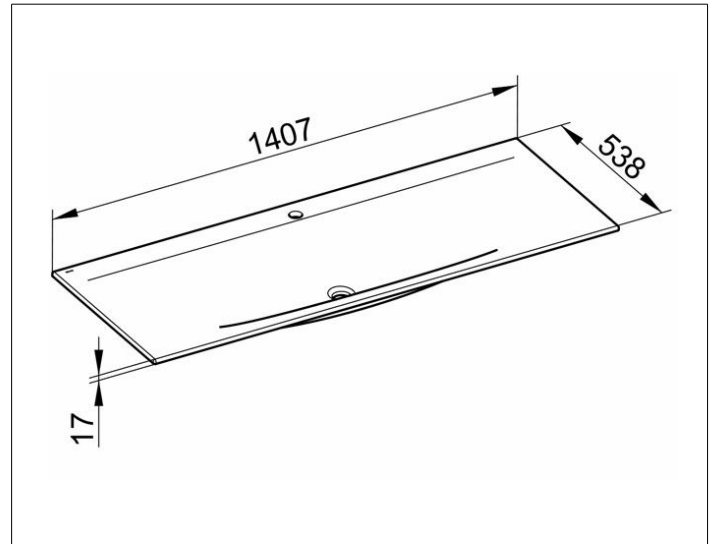

Edition 11

31160311401 Ceramic washbasin

PRODUCT

DRAWING

PRODUCT ATTRIBUTES

single tap hole,
complete with Clou drain and overflow system,
with CleanPlus surface

SURFACE

white

DIMENSION

1407 x 17 x 538 mm