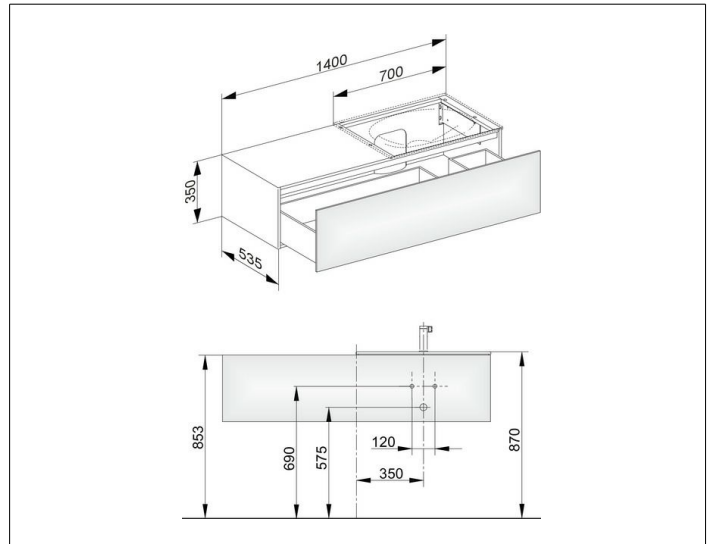

Edition 11

31166YY0000 Vanity unit

**PRODUCT**

**DRAWING**

**PRODUCT ATTRIBUTES**

compatible with ceramic washbasin article no. 31140  
 1 drawer front with push-to-open mechanism  
 incl. odour trap made of plastic 1 1/4 x 32

**EQUIPMENT**

- 2 sliding storage boxes (190 x 70 x 413 mm)

**SURFACE**

11, 14, 18, 27, 28, 30, 57, 85, 89

**DIMENSION**

1400 x 350 x 535 mm