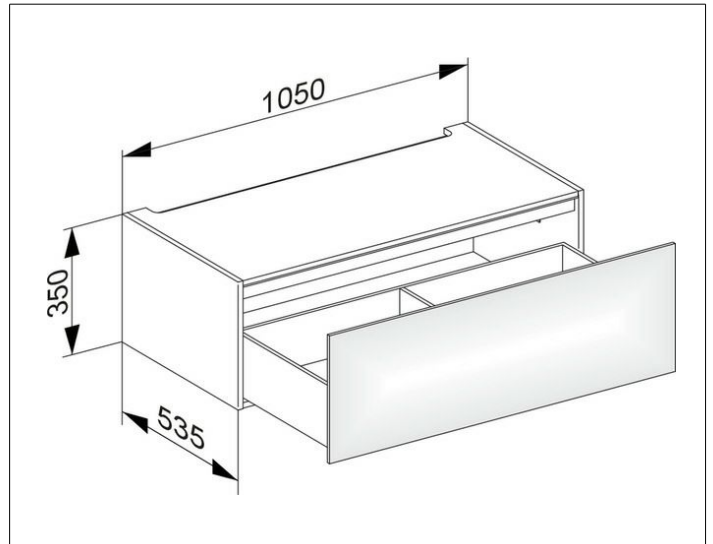

Edition 11

31312YY0100 Base cabinet module

PRODUCT

DRAWING

PRODUCT ATTRIBUTES

1 drawer front with push-to-open mechanism
with LED interior lighting, automatic on-off function
warm-white light colour

EQUIPMENT

- 1 sliding storage box (190 x 70 x 413 mm)

SURFACE

11, 14, 18, 27, 28, 30, 57, 85, 89

DIMENSION

1050 x 350 x 535 mm