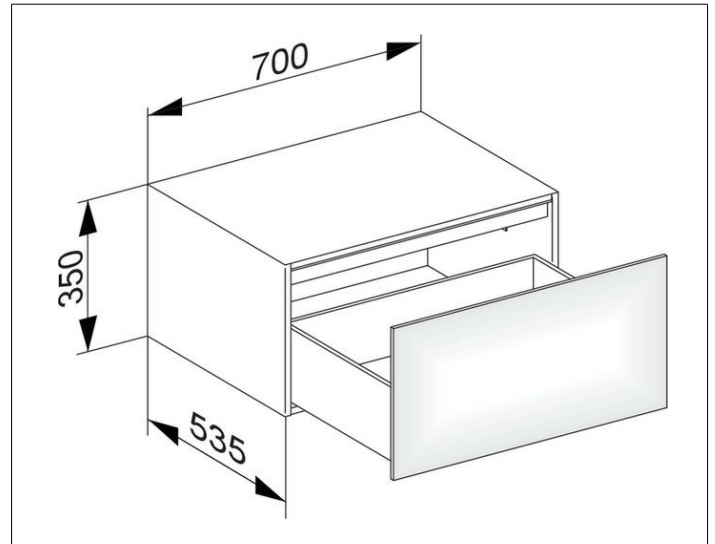

Edition 11

31322YY0100 Side unit

PRODUCT

DRAWING

PRODUCT ATTRIBUTES

1 drawer front with push-to-open mechanism
with LED interior lighting, automatic on-off function
warm-white light colour

EQUIPMENT

- 1 sliding storage box (190 x 70 x 413 mm)

SURFACE

11, 14, 18, 27, 28, 30, 57, 85, 89

DIMENSION

700 x 350 x 535 mm