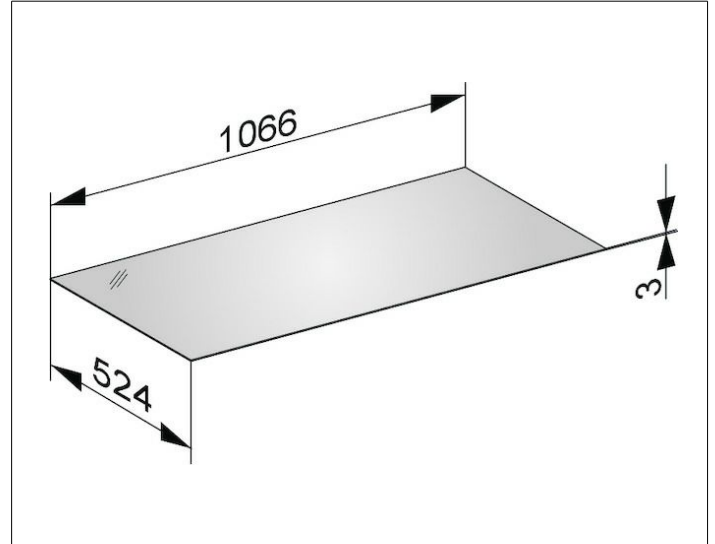

Edition 11

31324YY9002 Cover plate

**PRODUCT**

**DRAWING**

**PRODUCT ATTRIBUTES**

crystalline glass, lacquered on base,  
for sideboard/vanity unit

**SURFACE**

11, 14, 18, 27, 28, 30, 57

**DIMENSION**

1066 x 3 x 524 mm