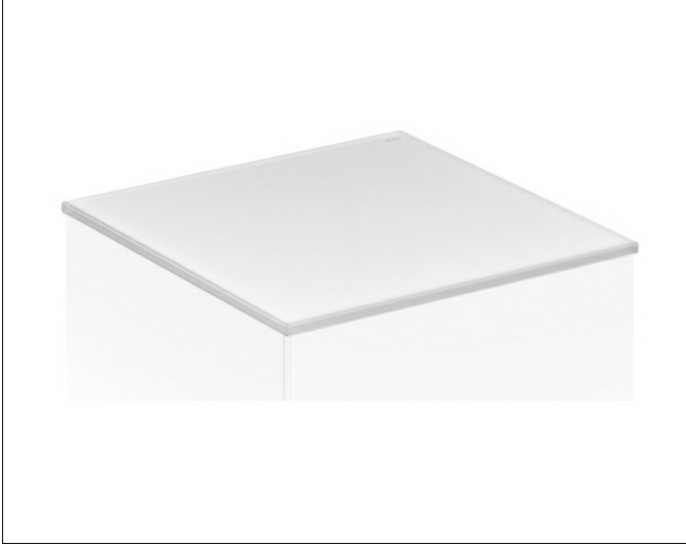

Edition 11

31324YY9002 Cover plate

**PRODUCT**

**DRAWING**

**PRODUCT ATTRIBUTES**

crystalline glass, lacquered on base,  
for sideboard/vanity unit

**SURFACE**

11, 14, 18, 27, 28, 30, 57

**DIMENSION**

1066 x 3 x 524 mm