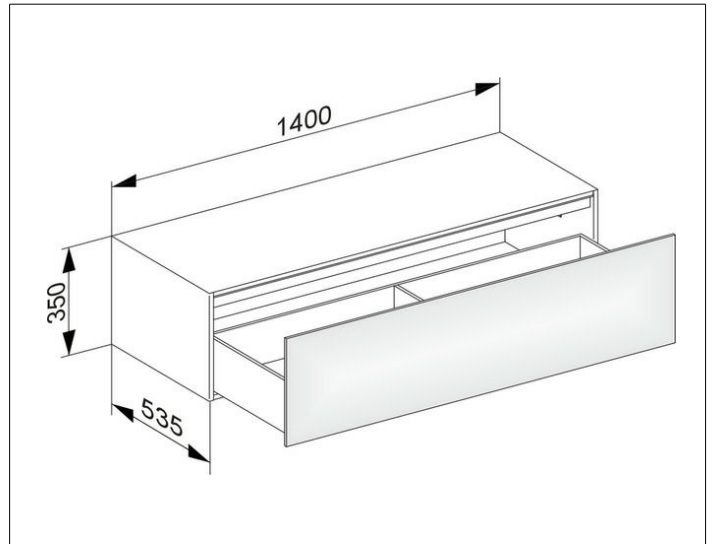

Edition 11

31326YY0100 Side unit

**PRODUCT**

**DRAWING**

**PRODUCT ATTRIBUTES**

1 drawer front with push-to-open mechanism  
with LED interior lighting, automatic on-off function  
warm-white light colour

**EQUIPMENT**

- 2 sliding storage boxes (190 x 70 x 413 mm)

**SURFACE**

11, 14, 18, 27, 28, 30, 57, 85, 89

**DIMENSION**

1400 x 350 x 535 mm