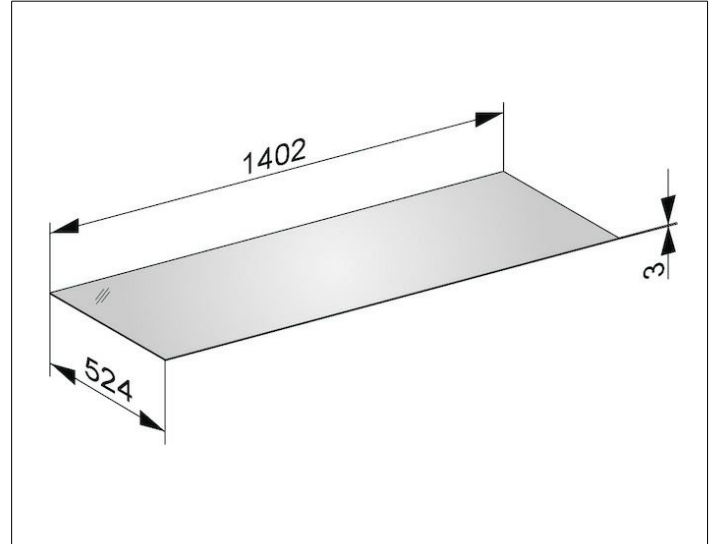

Edition 11

31326YY9000 Cover plate

PRODUCT

DRAWING

PRODUCT ATTRIBUTES

crystalline glass, lacquered on base,
for sideboard/vanity unit

SURFACE

11, 14, 18, 27, 28, 30, 57

DIMENSION

1402 x 3 x 524 mm