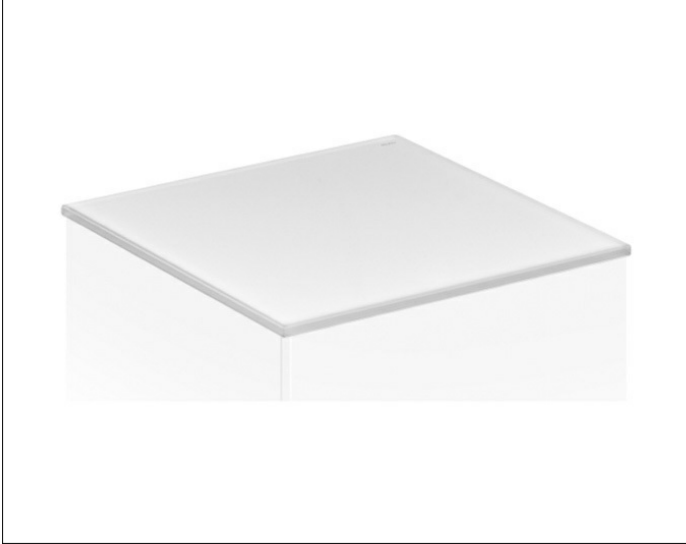

Edition 11

31326YY9000 Cover plate

PRODUCT

DRAWING

PRODUCT ATTRIBUTES

crystalline glass, lacquered on base,
for sideboard/vanity unit

SURFACE

11, 14, 18, 27, 28, 30, 57

DIMENSION

1402 x 3 x 524 mm