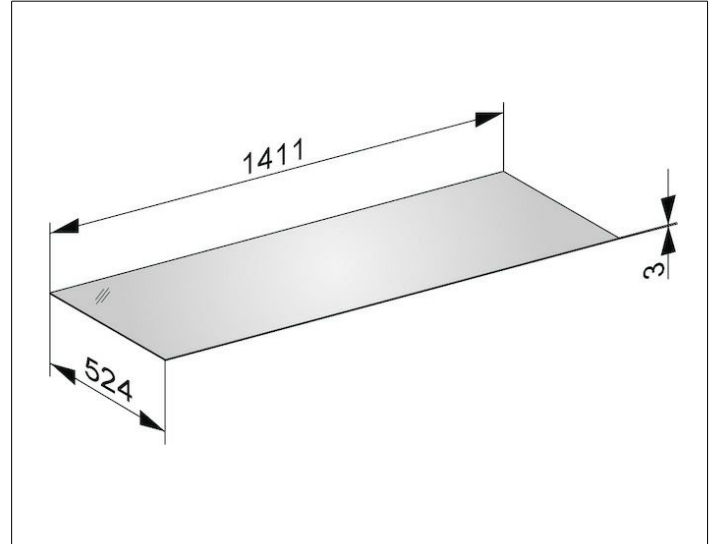

Edition 11

31326YY9001 Cover plate

**PRODUCT**

**DRAWING**

**PRODUCT ATTRIBUTES**

crystalline glass, lacquered on base,  
for sideboard/vanity unit

**SURFACE**

11, 14, 18, 27, 28, 30, 57

**DIMENSION**

1411 x 3 x 524 mm