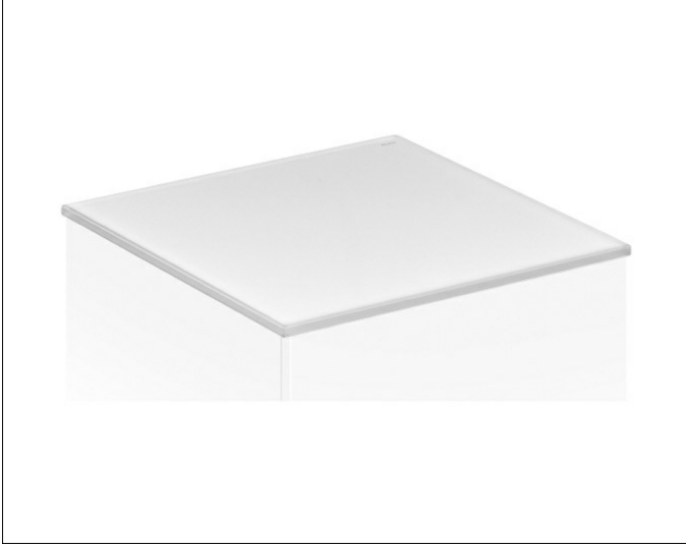

Edition 11

31326YY9001 Cover plate

**PRODUCT**

**DRAWING**

**PRODUCT ATTRIBUTES**

crystalline glass, lacquered on base,  
for sideboard/vanity unit

**SURFACE**

11, 14, 18, 27, 28, 30, 57

**DIMENSION**

1411 x 3 x 524 mm