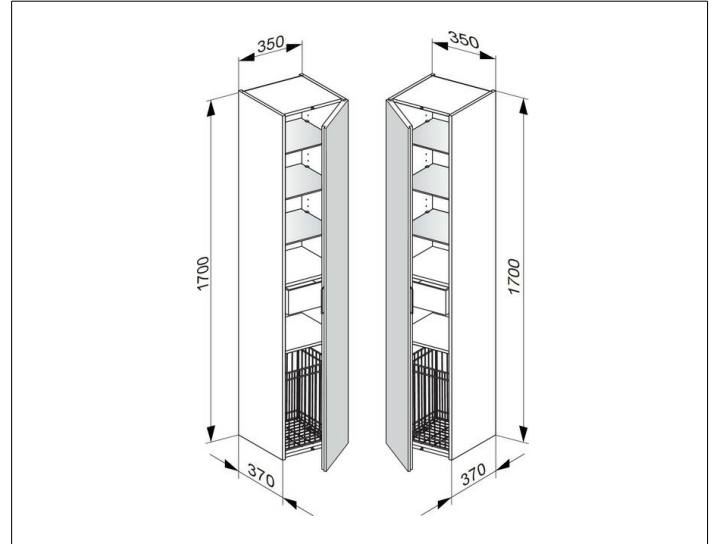

Edition 11

31331WW0001 Tall unit

**PRODUCT**

**DRAWING**

**PRODUCT ATTRIBUTES**

single door with soft closing

**EQUIPMENT**

- 4 glass shelves

**SURFACE**

33

**DIMENSION**

350 x 1700 x 370 mm