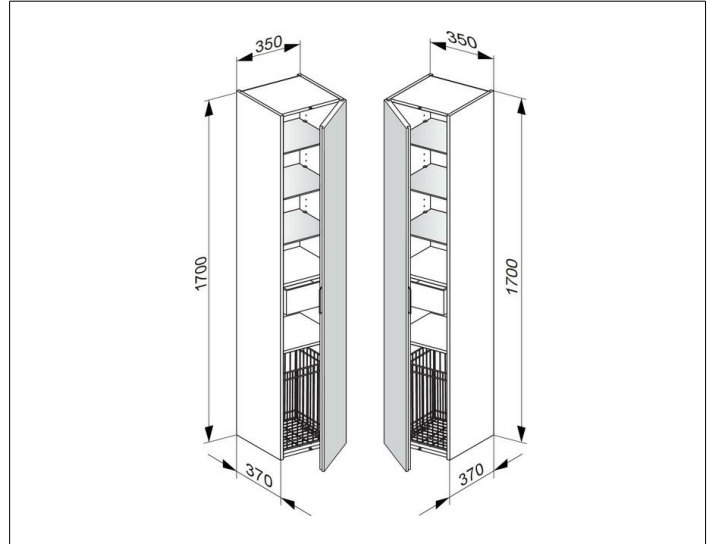

Edition 11

31331XX0001 Tall unit

PRODUCT

DRAWING

PRODUCT ATTRIBUTES

single door with soft closing

EQUIPMENT

- 3 glass shelves
- 1 drawer
- 1 laundry basket

SURFACE

37, 38, 39

DIMENSION

350 x 1700 x 370 mm