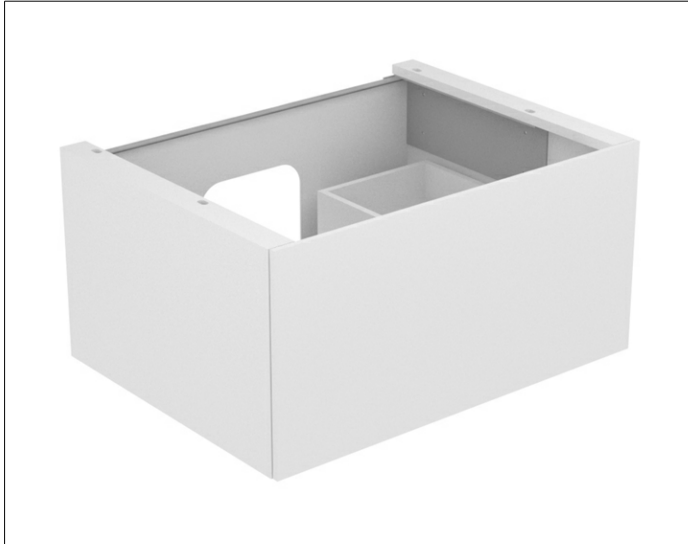

Edition 11

31341WW0000 Vanity unit

PRODUCT

DRAWING

PRODUCT ATTRIBUTES

compatible with ceramic washbasin article no. 31140
 and Varicor washbasin to measure
 1 drawer front with push-to-open mechanism
 incl. odour trap made of plastic 1 1/4 x 32

SURFACE

33

DIMENSION

700 x 350 x 535 mm