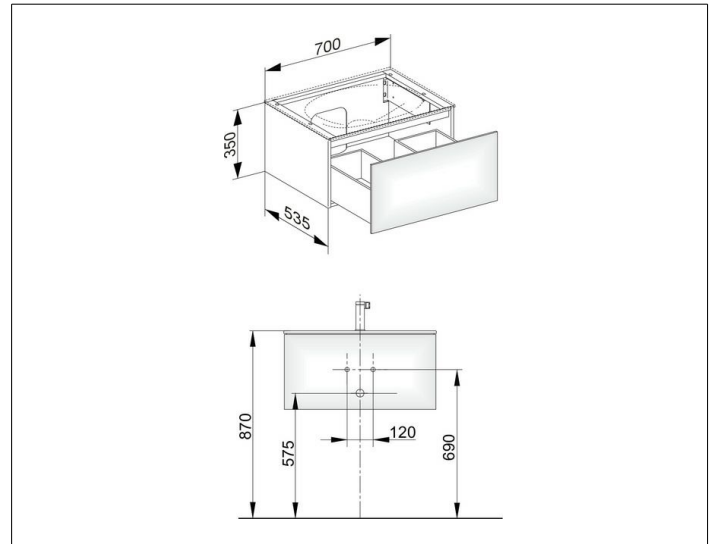

Edition 11

31341WW0000 Vanity unit

PRODUCT

DRAWING

PRODUCT ATTRIBUTES

compatible with ceramic washbasin article no. 31140
 and Varicor washbasin to measure
 1 drawer front with push-to-open mechanism
 incl. odour trap made of plastic 1 1/4 x 32

SURFACE

33

DIMENSION

700 x 350 x 535 mm