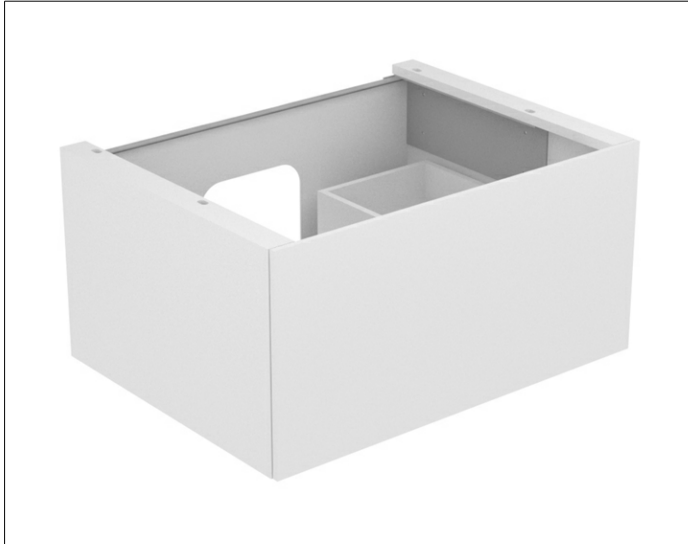

Edition 11

31341XX0000 Vanity unit

PRODUCT

DRAWING

PRODUCT ATTRIBUTES

compatible with ceramic washbasin article no. 31140
and Varicor washbasin to measure
1 drawer front with push-to-open mechanism
incl. odour trap made of plastic 1 1/4 x 32

SURFACE

37, 38, 39

DIMENSION

700 x 350 x 535 mm