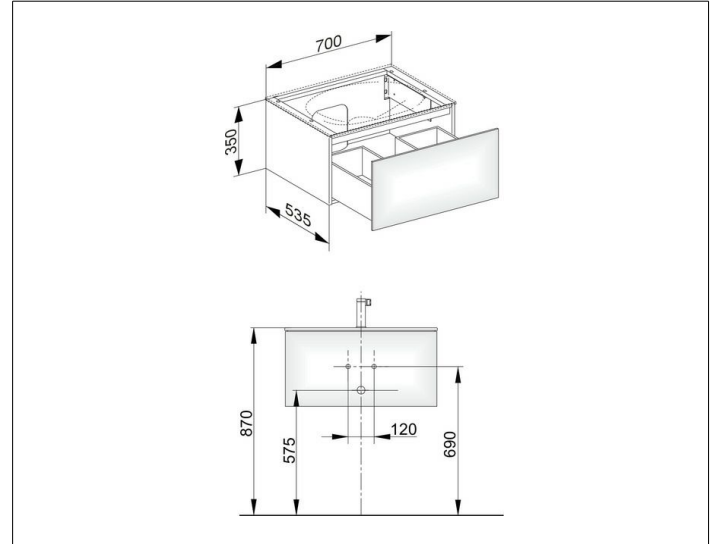

Edition 11

31341XX0000 Vanity unit

PRODUCT

DRAWING

PRODUCT ATTRIBUTES

compatible with ceramic washbasin article no. 31140
and Varicor washbasin to measure
1 drawer front with push-to-open mechanism
incl. odour trap made of plastic 1 1/4 x 32

SURFACE

37, 38, 39

DIMENSION

700 x 350 x 535 mm