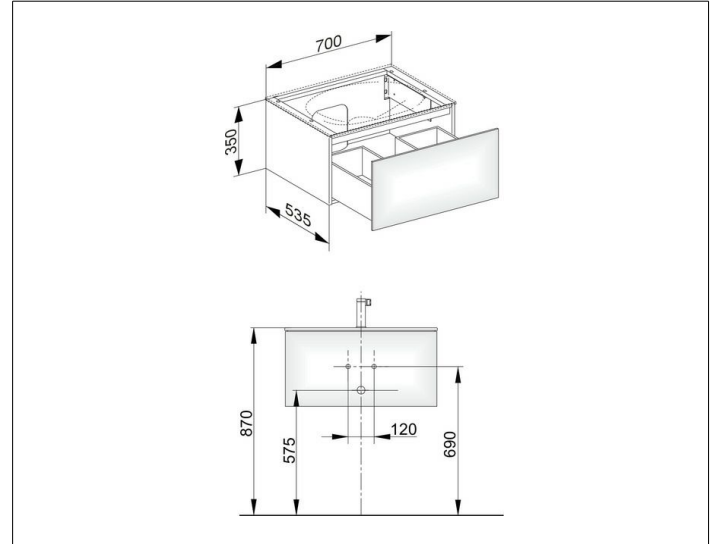

Edition 11

31341XX0000 Vanity unit

PRODUCT

DRAWING

PRODUCT ATTRIBUTES

compatible with ceramic washbasin article no. 31140
 and Varicor washbasin to measure
 1 drawer front with push-to-open mechanism
 incl. odour trap made of plastic 1 1/4 x 32

SURFACE

37, 38, 39

DIMENSION

700 x 350 x 535 mm