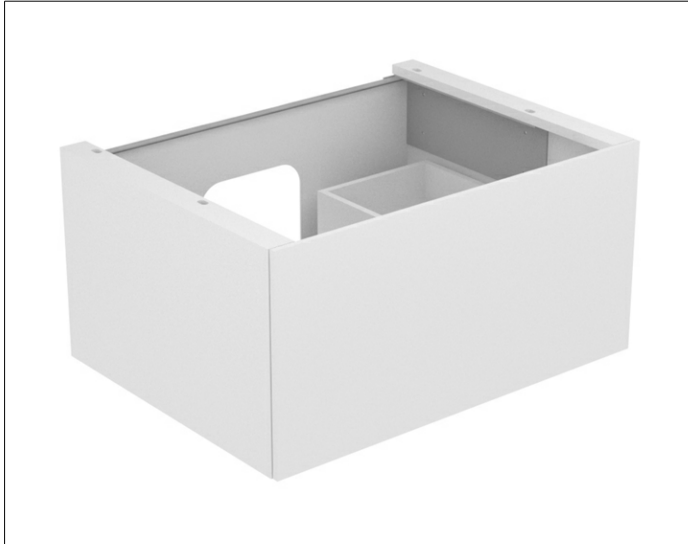

Edition 11

31341XX0000 Vanity unit

PRODUCT

DRAWING

PRODUCT ATTRIBUTES

compatible with ceramic washbasin article no. 31140
 and Varicor washbasin to measure
 1 drawer front with push-to-open mechanism
 incl. odour trap made of plastic 1 1/4 x 32

SURFACE

37, 38, 39

DIMENSION

700 x 350 x 535 mm