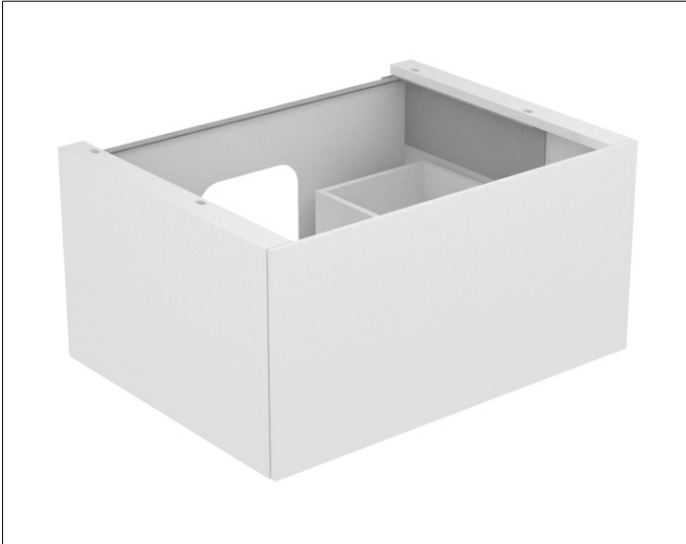

Edition 11

31341YY0100 Vanity unit

PRODUCT

DRAWING

PRODUCT ATTRIBUTES

compatible with ceramic washbasin article no. 31140
 and Varicor washbasin to measure
 1 drawer front with push-to-open mechanism
 with LED interior lighting, automatic on-off function
 warm-white light colour
 incl. odour trap made of plastic 1 1/4 x 32

SURFACE

11, 14, 18, 27, 28, 30, 57, 85, 89

DIMENSION

700 x 350 x 535 mm