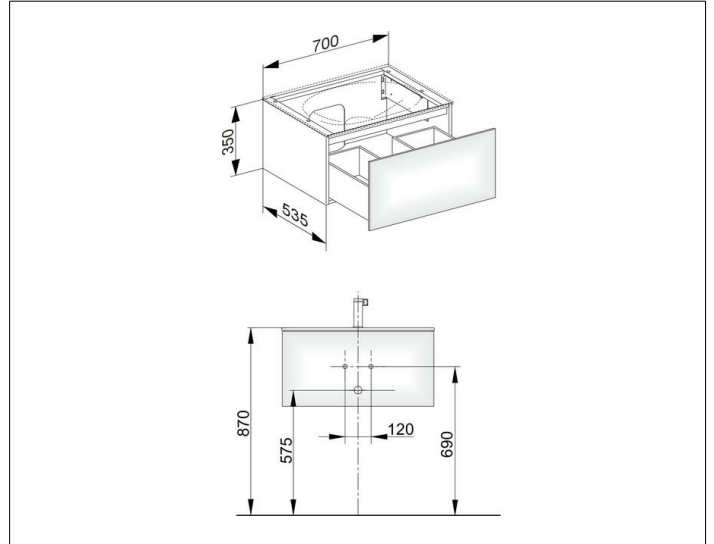

Edition 11

31341YY0100 Vanity unit

PRODUCT

DRAWING

PRODUCT ATTRIBUTES

compatible with ceramic washbasin article no. 31140
 and Varicor washbasin to measure
 1 drawer front with push-to-open mechanism
 with LED interior lighting, automatic on-off function
 warm-white light colour
 incl. odour trap made of plastic 1 1/4 x 32

SURFACE

11, 14, 18, 27, 28, 30, 57, 85, 89

DIMENSION

700 x 350 x 535 mm