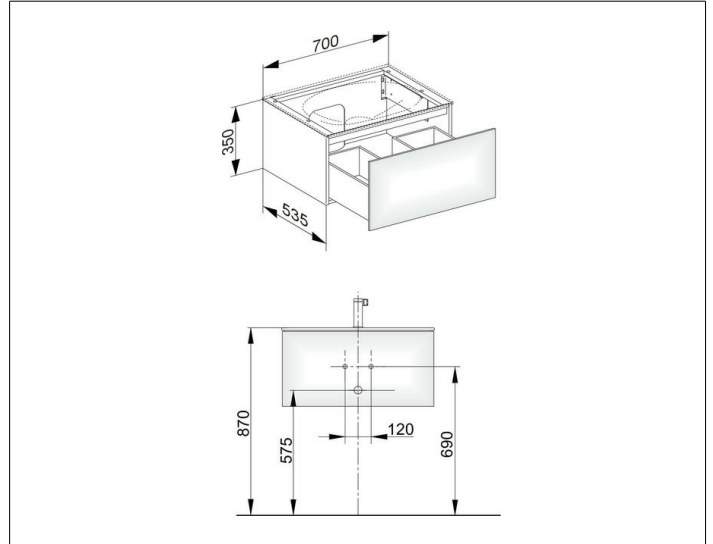

Edition 11

31341ZZ0000 Vanity unit

PRODUCT

DRAWING

PRODUCT ATTRIBUTES

compatible with ceramic washbasin article no. 31140
 and Varicor washbasin to measure
 1 drawer front with push-to-open mechanism
 incl. odour trap made of plastic 1 1/4 x 32

SURFACE

21

DIMENSION

700 x 350 x 535 mm