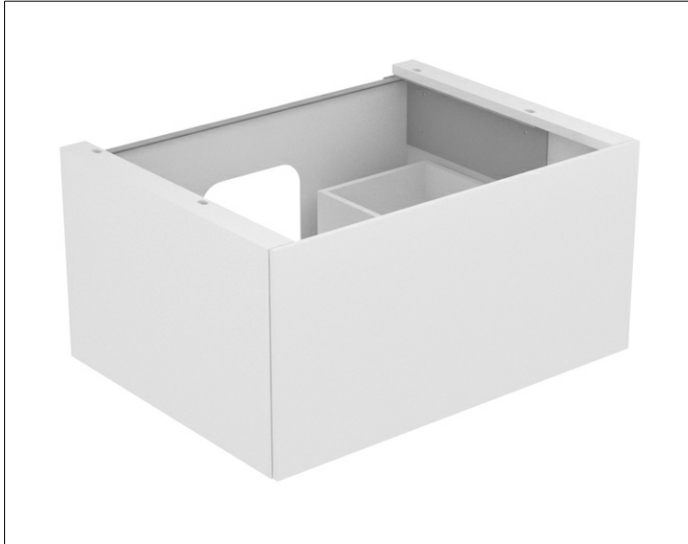

Edition 11

31341ZZ0000 Vanity unit

PRODUCT

DRAWING

PRODUCT ATTRIBUTES

compatible with ceramic washbasin article no. 31140
 and Varicor washbasin to measure
 1 drawer front with push-to-open mechanism
 incl. odour trap made of plastic 1 1/4 x 32

SURFACE

21

DIMENSION

700 x 350 x 535 mm