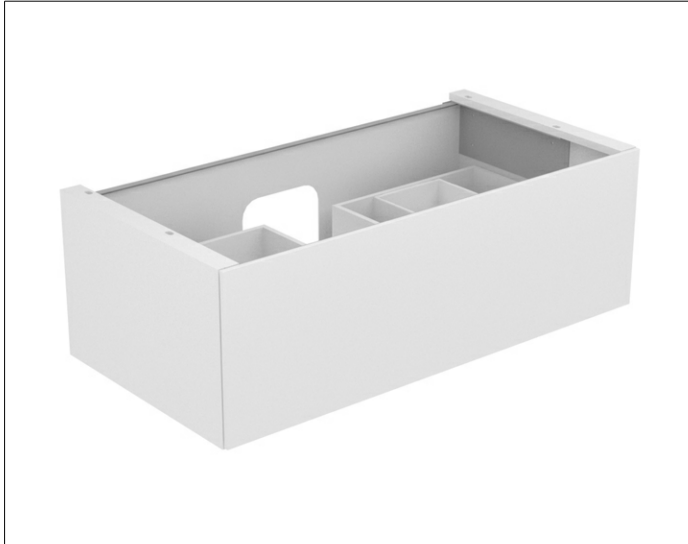

Edition 11

31351WW0000 Vanity unit

PRODUCT

DRAWING

PRODUCT ATTRIBUTES

compatible with ceramic washbasin article no. 31150
and Varicor washbasin to measure
1 drawer front with push-to-open mechanism
incl. odour trap made of plastic 1 1/4 x 32

EQUIPMENT

- 1 sliding storage box (190 x 70 x 413 mm)

SURFACE

33

DIMENSION

1050 x 350 x 535 mm