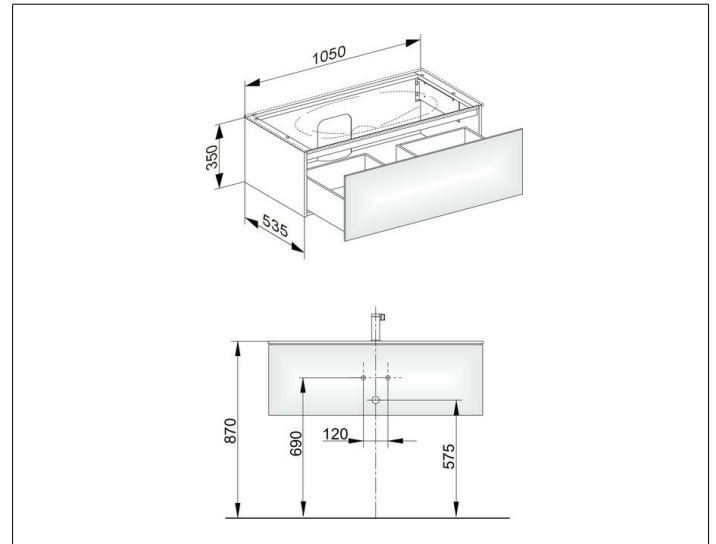

Edition 11

31351WW0000 Vanity unit

PRODUCT

DRAWING

PRODUCT ATTRIBUTES

compatible with ceramic washbasin article no. 31150
and Varicor washbasin to measure
1 drawer front with push-to-open mechanism
incl. odour trap made of plastic 1 1/4 x 32

EQUIPMENT

- 1 sliding storage box (190 x 70 x 413 mm)

SURFACE

33

DIMENSION

1050 x 350 x 535 mm