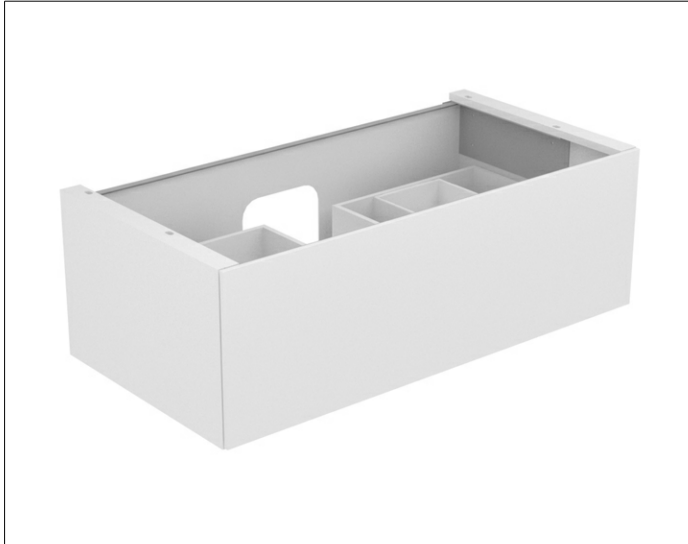

Edition 11

31351XX0000 Vanity unit

PRODUCT

DRAWING

PRODUCT ATTRIBUTES

compatible with ceramic washbasin article no. 31150
and Varicor washbasin to measure
1 drawer front with push-to-open mechanism
incl. odour trap made of plastic 1 1/4 x 32

EQUIPMENT

- 1 sliding storage box (190 x 70 x 413 mm)

SURFACE

37, 38, 39

DIMENSION

1050 x 350 x 535 mm