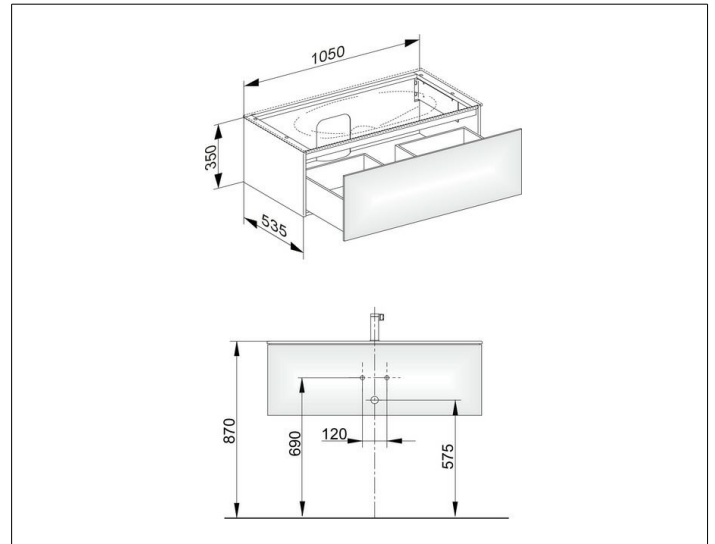

Edition 11

31351XX0000 Vanity unit

PRODUCT

DRAWING

PRODUCT ATTRIBUTES

compatible with ceramic washbasin article no. 31150
and Varicor washbasin to measure
1 drawer front with push-to-open mechanism
incl. odour trap made of plastic 1 1/4 x 32

EQUIPMENT

- 1 sliding storage box (190 x 70 x 413 mm)

SURFACE

37, 38, 39

DIMENSION

1050 x 350 x 535 mm