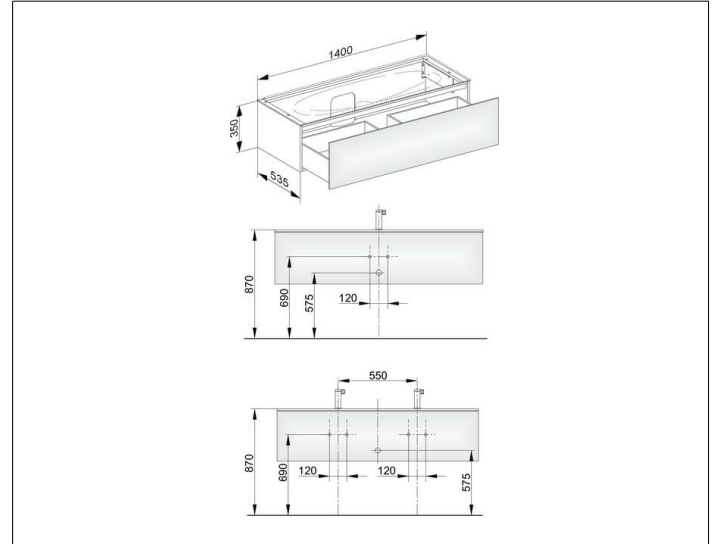

Edition 11

31361WW0100 Vanity unit

**PRODUCT**

**DRAWING**

**PRODUCT ATTRIBUTES**

compatible with ceramic washbasin article no. 31160 and Varicor washbasin to measure  
 1 drawer front with push-to-open mechanism  
 with LED interior lighting, automatic on-off function  
 warm-white light colour  
 incl. odour trap made of plastic 1 1/4 x 32

**EQUIPMENT**

- 2 sliding storage boxes (190 x 70 x 413 mm)

**SURFACE**

33

**DIMENSION**

1400 x 350 x 535 mm