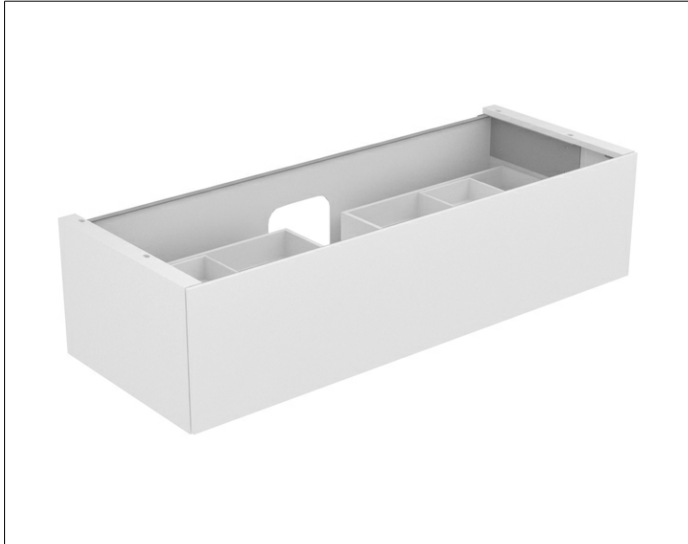

Edition 11

31361WW0100 Vanity unit

**PRODUCT**

**DRAWING**

**PRODUCT ATTRIBUTES**

compatible with ceramic washbasin article no. 31160 and Varicor washbasin to measure  
 1 drawer front with push-to-open mechanism  
 with LED interior lighting, automatic on-off function  
 warm-white light colour  
 incl. odour trap made of plastic 1 1/4 x 32

**EQUIPMENT**

- 2 sliding storage boxes (190 x 70 x 413 mm)

**SURFACE**

33

**DIMENSION**

1400 x 350 x 535 mm