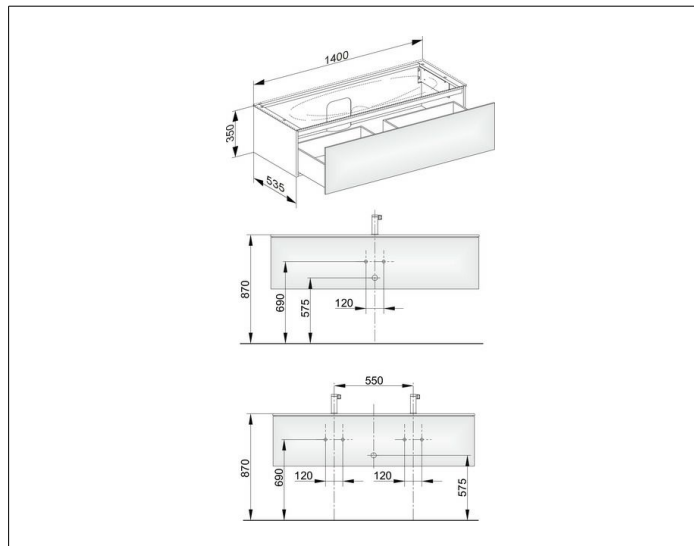

Edition 11

31361XX0100 Vanity unit

**PRODUCT**

**DRAWING**

**PRODUCT ATTRIBUTES**

compatible with ceramic washbasin article no. 31160 and Varicor washbasin to measure  
 1 drawer front with push-to-open mechanism  
 with LED interior lighting, automatic on-off function  
 warm-white light colour  
 incl. odour trap made of plastic 1 1/4 x 32

**EQUIPMENT**

- 2 sliding storage boxes (190 x 70 x 413 mm)

**SURFACE**

37, 38, 39

**DIMENSION**

1400 x 350 x 535 mm