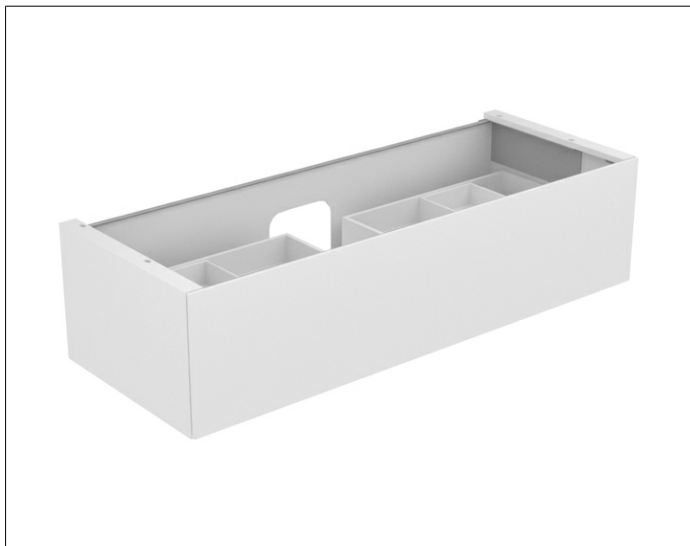

Edition 11

31361XX0100 Vanity unit

**PRODUCT**

**DRAWING**

**PRODUCT ATTRIBUTES**

compatible with ceramic washbasin article no. 31160 and Varicor washbasin to measure  
 1 drawer front with push-to-open mechanism  
 with LED interior lighting, automatic on-off function  
 warm-white light colour  
 incl. odour trap made of plastic 1 1/4 x 32

**EQUIPMENT**

- 2 sliding storage boxes (190 x 70 x 413 mm)

**SURFACE**

37, 38, 39

**DIMENSION**

1400 x 350 x 535 mm