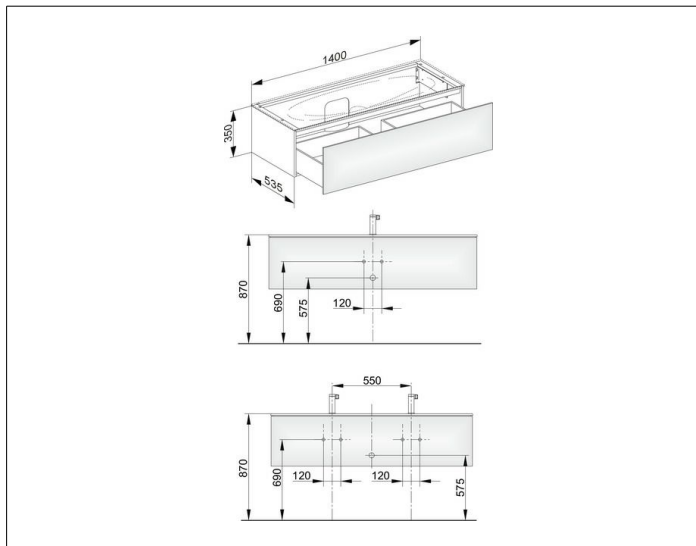

Edition 11

31361XX0100 Vanity unit

PRODUCT

DRAWING

PRODUCT ATTRIBUTES

compatible with ceramic washbasin article no. 31160 and Varicor washbasin to measure
 1 drawer front with push-to-open mechanism
 with LED interior lighting, automatic on-off function
 warm-white light colour
 incl. odour trap made of plastic 1 1/4 x 32

EQUIPMENT

- 2 sliding storage boxes (190 x 70 x 413 mm)

SURFACE

37, 38, 39

DIMENSION

1400 x 350 x 535 mm