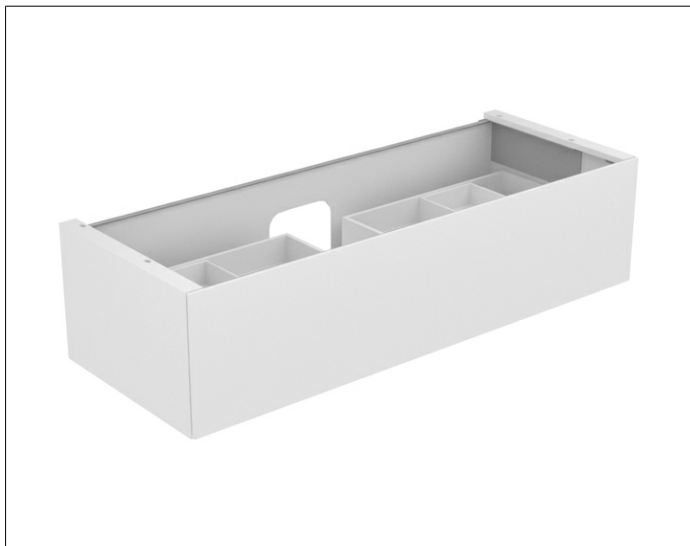

Edition 11

31361XX0100 Vanity unit

PRODUCT

DRAWING

PRODUCT ATTRIBUTES

compatible with ceramic washbasin article no. 31160 and Varicor washbasin to measure
 1 drawer front with push-to-open mechanism
 with LED interior lighting, automatic on-off function
 warm-white light colour
 incl. odour trap made of plastic 1 1/4 x 32

EQUIPMENT

- 2 sliding storage boxes (190 x 70 x 413 mm)

SURFACE

37, 38, 39

DIMENSION

1400 x 350 x 535 mm