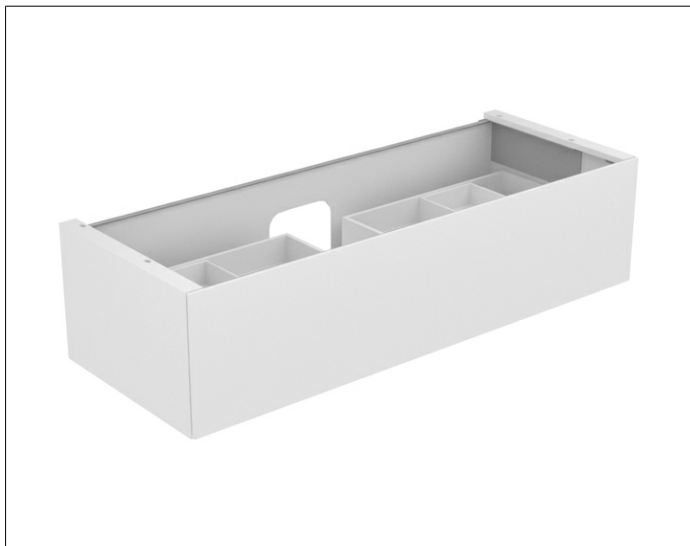

Edition 11

31361YY0100 Vanity unit

**PRODUCT**

**DRAWING**

**PRODUCT ATTRIBUTES**

compatible with ceramic washbasin article no. 31160 and Varicor washbasin to measure  
 1 drawer front with push-to-open mechanism  
 with LED interior lighting, automatic on-off function  
 warm-white light colour  
 incl. odour trap made of plastic 1 1/4 x 32

**EQUIPMENT**

- 2 sliding storage boxes (190 x 70 x 413 mm)

**SURFACE**

11, 14, 18, 27, 28, 30, 57, 85, 89

**DIMENSION**

1400 x 350 x 535 mm