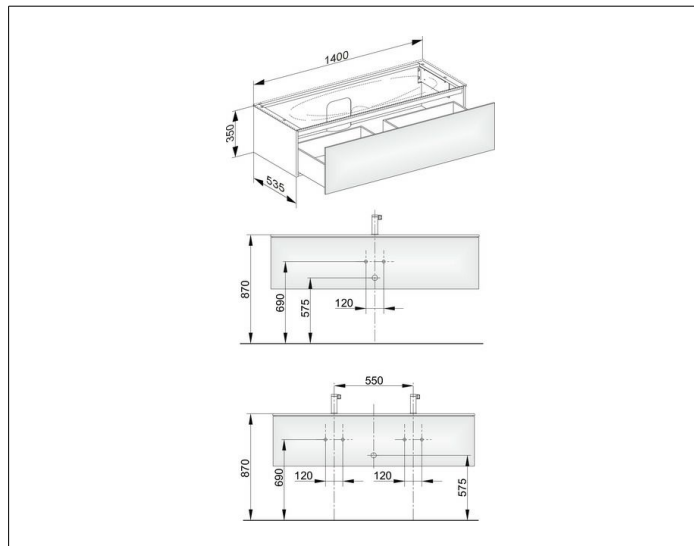

Edition 11

31361YY0100 Vanity unit

**PRODUCT**

**DRAWING**

**PRODUCT ATTRIBUTES**

compatible with ceramic washbasin article no. 31160 and Varicor washbasin to measure  
 1 drawer front with push-to-open mechanism  
 with LED interior lighting, automatic on-off function  
 warm-white light colour  
 incl. odour trap made of plastic 1 1/4 x 32

**EQUIPMENT**

- 2 sliding storage boxes (190 x 70 x 413 mm)

**SURFACE**

11, 14, 18, 27, 28, 30, 57, 85, 89

**DIMENSION**

1400 x 350 x 535 mm