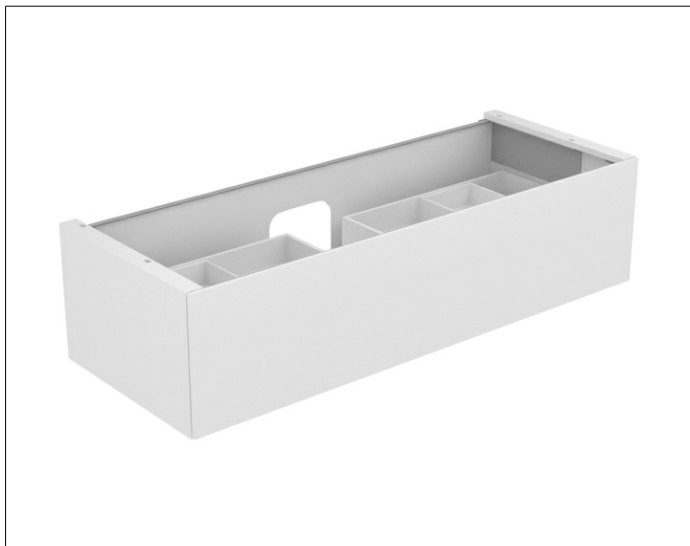

Edition 11

31361ZZ0100 Vanity unit

PRODUCT

DRAWING

PRODUCT ATTRIBUTES

compatible with ceramic washbasin article no. 31160
 and Varicor washbasin to measure
 1 drawer front with push-to-open mechanism
 with LED interior lighting, automatic on-off function
 warm-white light colour
 incl. odour trap made of plastic 1 1/4 x 32

EQUIPMENT

- 2 sliding storage boxes (190 x 70 x 413 mm)

SURFACE

21

DIMENSION

1400 x 350 x 535 mm