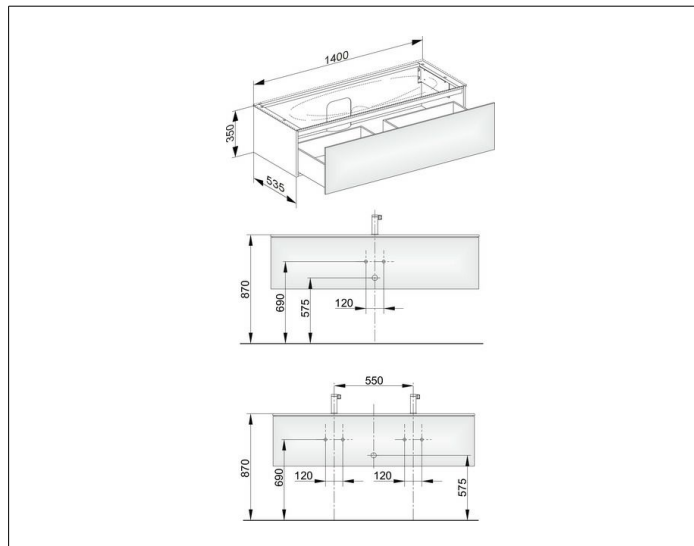

Edition 11

31361ZZ0100 Vanity unit

PRODUCT

DRAWING

PRODUCT ATTRIBUTES

compatible with ceramic washbasin article no. 31160
 and Varicor washbasin to measure
 1 drawer front with push-to-open mechanism
 with LED interior lighting, automatic on-off function
 warm-white light colour
 incl. odour trap made of plastic 1 1/4 x 32

EQUIPMENT

- 2 sliding storage boxes (190 x 70 x 413 mm)

SURFACE

21

DIMENSION

1400 x 350 x 535 mm