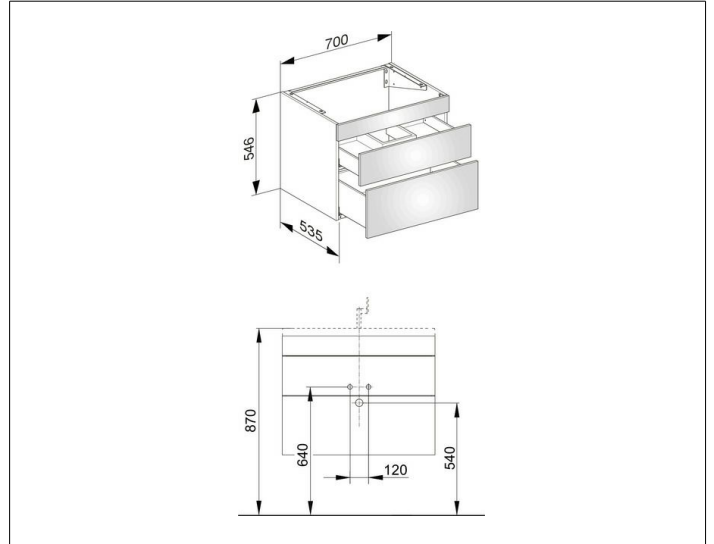

Edition 400

31541ZZ0000 Vanity unit

PRODUCT

DRAWING

PRODUCT ATTRIBUTES

compatible with ceramic washbasin article no. 31140/32140

2 drawer fronts with push-to-open mechanism and soft closing, incl. odour trap made of plastic 1 1/4 x 32

SURFACE

21, 68, 86, 87

DIMENSION

700 x 546 x 535 mm