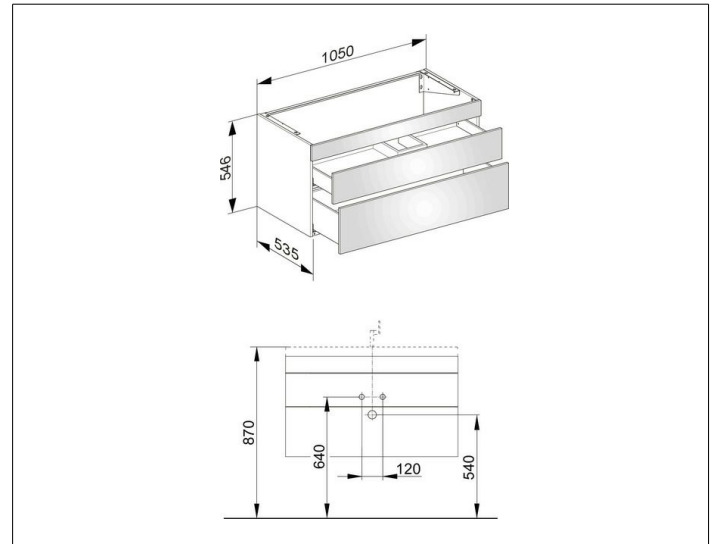

Edition 400

31551ZZ0000 Vanity unit

PRODUCT

DRAWING

PRODUCT ATTRIBUTES

compatible with ceramic washbasin article no. 31150/32150,
2 drawer fronts with push-to-open mechanism and
soft closing, incl. odour trap made of plastic 1 1/4 x 32

SURFACE

21, 68, 86, 87

DIMENSION

1050 x 546 x 535 mm