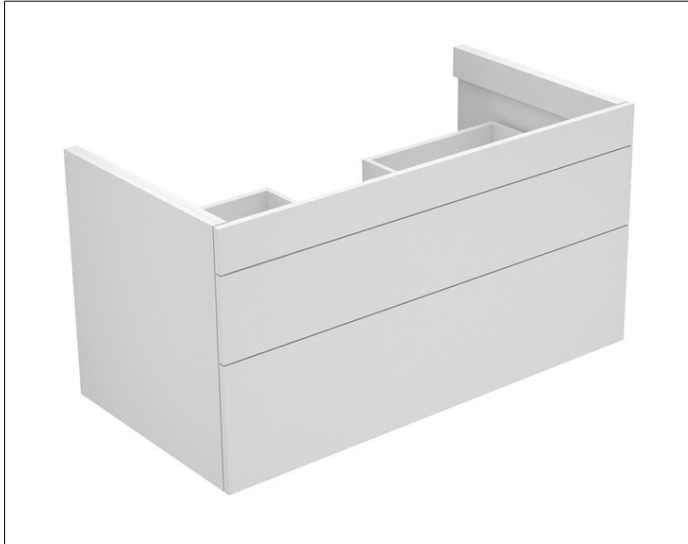

Edition 400

31551ZZ0000 Vanity unit

PRODUCT

DRAWING

PRODUCT ATTRIBUTES

compatible with ceramic washbasin article no. 31150/32150,
2 drawer fronts with push-to-open mechanism and
soft closing, incl. odour trap made of plastic 1 1/4 x 32

SURFACE

21, 68, 86, 87

DIMENSION

1050 x 546 x 535 mm