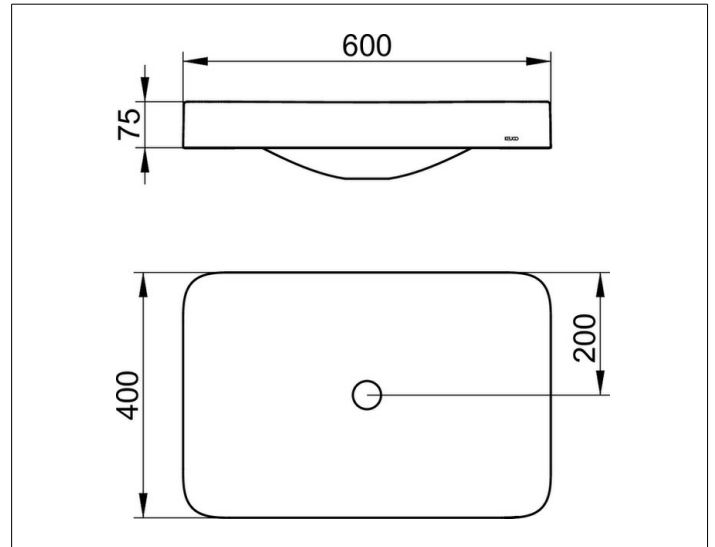

Edition 400

31570317500 Ceramic built-in washbasin

PRODUCT

DRAWING

PRODUCT ATTRIBUTES

no tap hole, without overflow
with CleanPlus surface

SURFACE

white

DIMENSION

600 x 75 x 400 mm