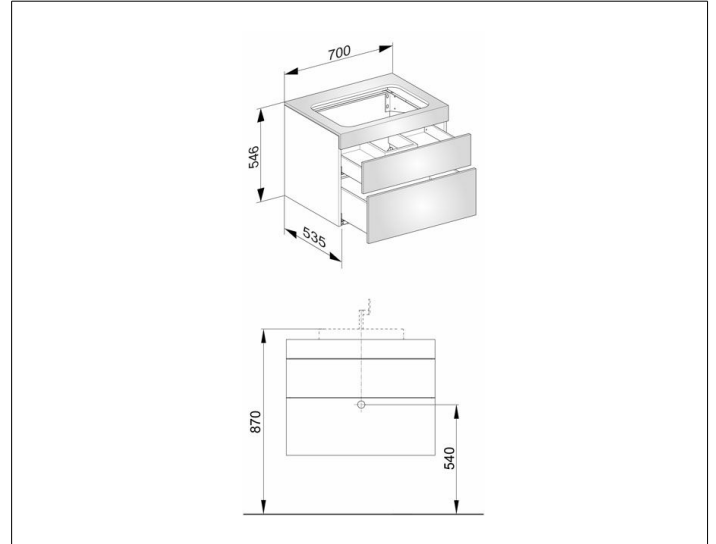

Edition 400

31571XX0000 Vanity unit

**PRODUCT**

**DRAWING**

**PRODUCT ATTRIBUTES**

no tap hole,  
compatible with ceramic washbasin article no. 31570,  
2 drawer fronts with push-to-open mechanism and  
soft closing, incl. odour trap made of plastic 1 1/4 x 32

**SURFACE**

37, 38, 39, 45

**DIMENSION**

700 x 546 x 535 mm