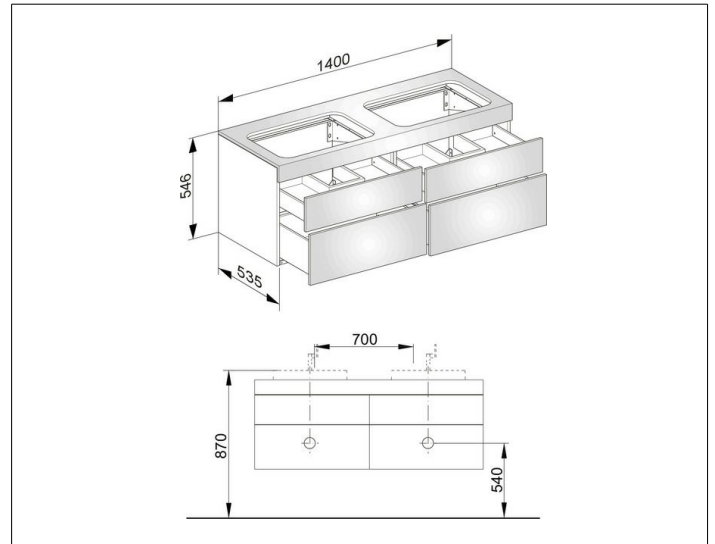

Edition 400

31575XX0000 Vanity unit

**PRODUCT**

**DRAWING**

**PRODUCT ATTRIBUTES**

no tap hole,  
 compatible with 2 ceramic washbasins article no. 31570,  
 4 drawer fronts with push-to-open mechanism and  
 soft closing, incl. odour trap made of plastic 1 1/4 x 32

**SURFACE**

37, 38, 39, 45

**DIMENSION**

1400 x 546 x 535 mm