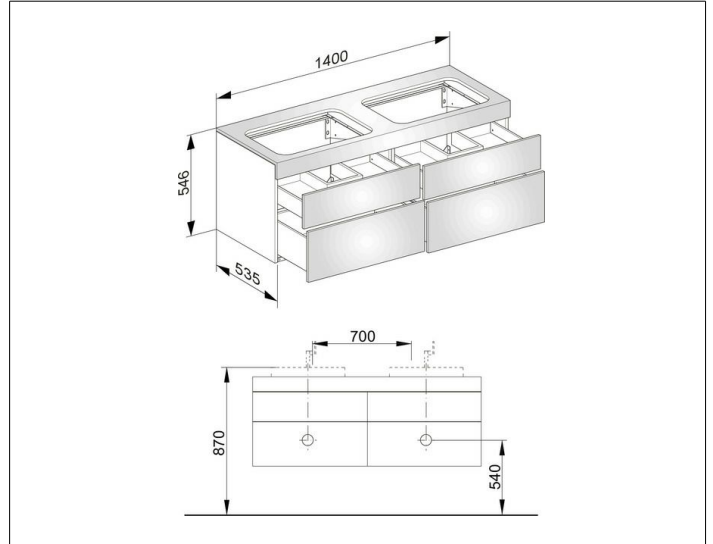

Edition 400

31575YY0000 Vanity unit

PRODUCT

DRAWING

PRODUCT ATTRIBUTES

no tap hole,
 compatible with 2 ceramic washbasins article no. 31570,
 4 drawer fronts with push-to-open mechanism and
 soft closing, incl. odour trap made of plastic 1 1/4 x 32

SURFACE

11, 14, 15, 17, 18, 27, 28,30, 70, 71, 72, 73, 74, 75

DIMENSION

1400 x 546 x 535 mm