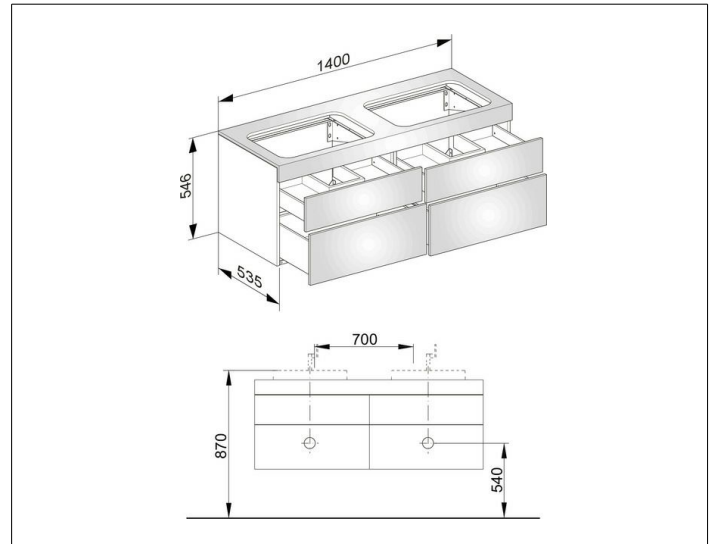

Edition 400

31575ZZ0000 Vanity unit

PRODUCT

DRAWING

PRODUCT ATTRIBUTES

no tap hole,
 compatible with 2 ceramic washbasins article no. 31570,
 4 drawer fronts with push-to-open mechanism and
 soft closing, incl. odour trap made of plastic 1 1/4 x 32

SURFACE

21, 40, 68, 80, 82, 84, 86, 87

DIMENSION

1400 x 546 x 535 mm