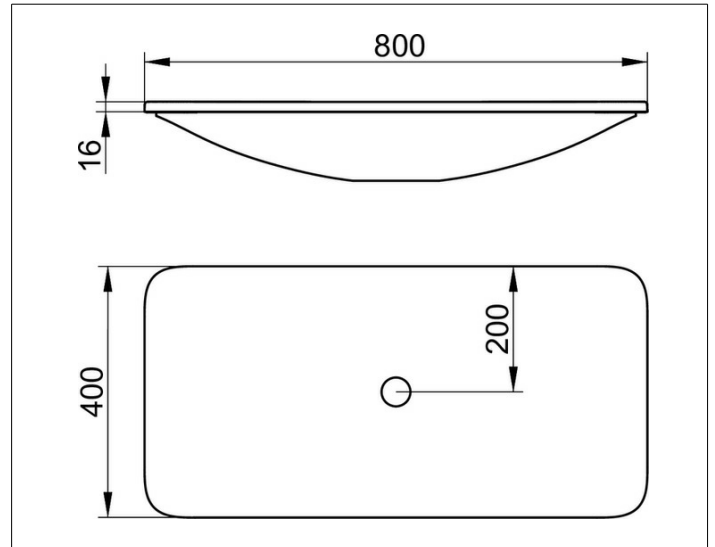

Edition 400

31580311600 Ceramic built-in washbasin

PRODUCT

DRAWING

PRODUCT ATTRIBUTES

no tap hole, without overflow
with CleanPlus surface

SURFACE

white

DIMENSION

800 x 16 x 400 mm