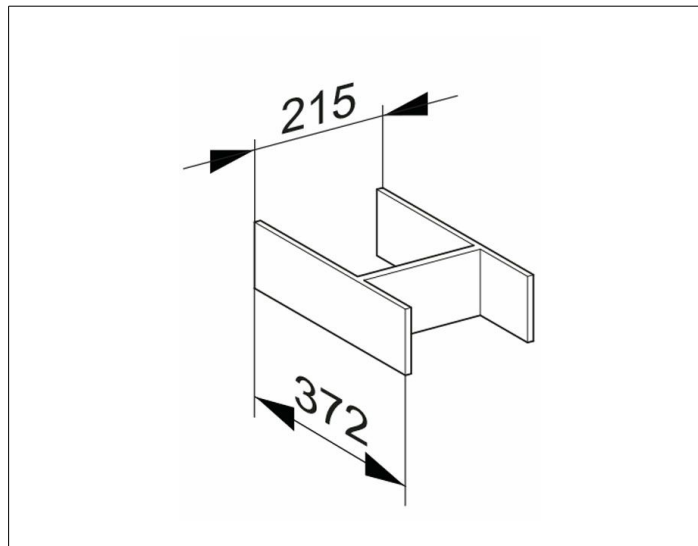

Edition 400

31599010000 Drawer interior-set

PRODUCT

DRAWING

PRODUCT ATTRIBUTES

for drawer front

DIMENSION

215 x 80 x 372 mm