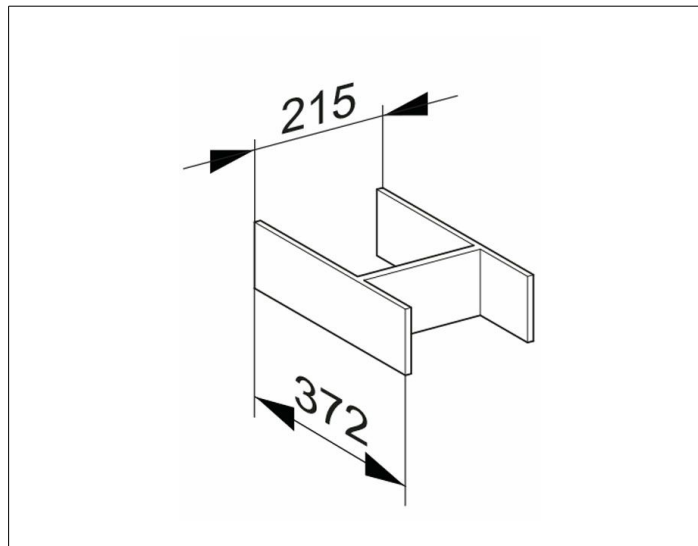

Edition 400

31599030000 Drawer interior-set

PRODUCT

DRAWING

PRODUCT ATTRIBUTES

for drawer front / 535 mm deep

DIMENSION

486 x 80 x 372 mm