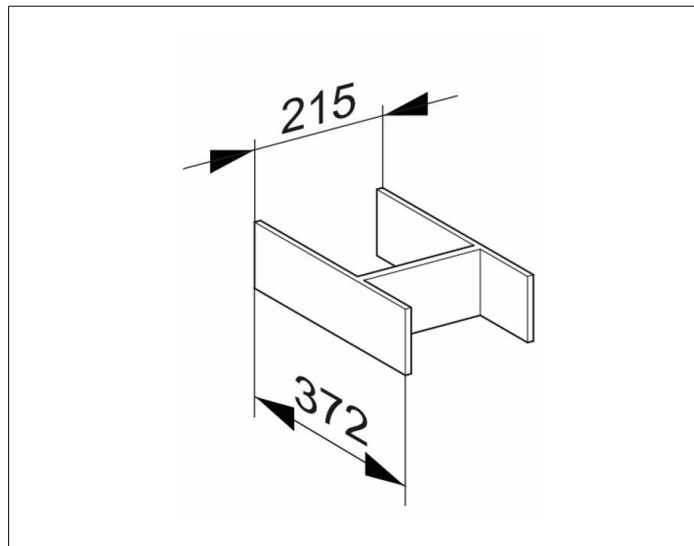

Edition 400

31599040000 Drawer interior-set

**PRODUCT**

**DRAWING**

**PRODUCT ATTRIBUTES**

for drawer front / 535 mm deep

**DIMENSION**

661 x 80 x 372 mm