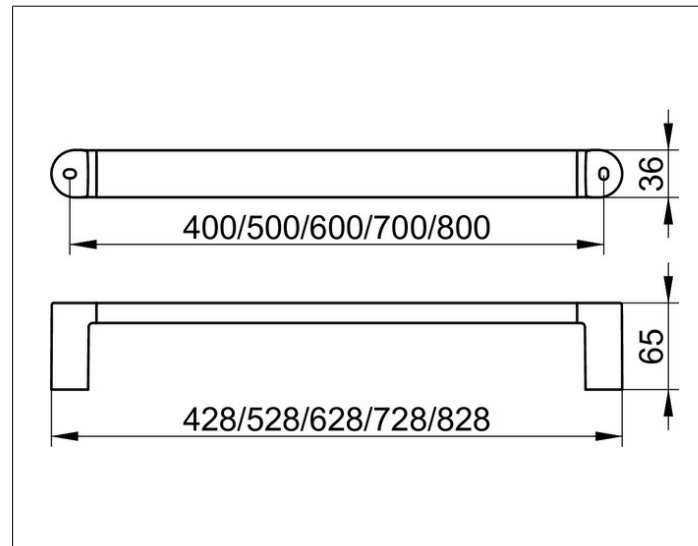

**Elegance NEW**

31601010700 Grab bar

**PRODUCT**

**DRAWING**

**PRODUCT ATTRIBUTES**

for horizontal or vertical installation

**SURFACE**

chrome-plated

**DIMENSION**

728 mm

**SPECIFICATIONS**

KEUCO Elegance grab rail 31601010700  
 Chrome-plated grab rail  
 Elegant, oval profile,  
 slightly shaped surfaces in a timeless design,  
 solid wall mounting in zinc cast,  
 easy to clean  
 Getting up and down up to 110 kg load capacity  
 Axle measurement 700 mm,  
 Total width of 728 mm  
 Projection 65 mm  
 incl. corrosion-free mounting material