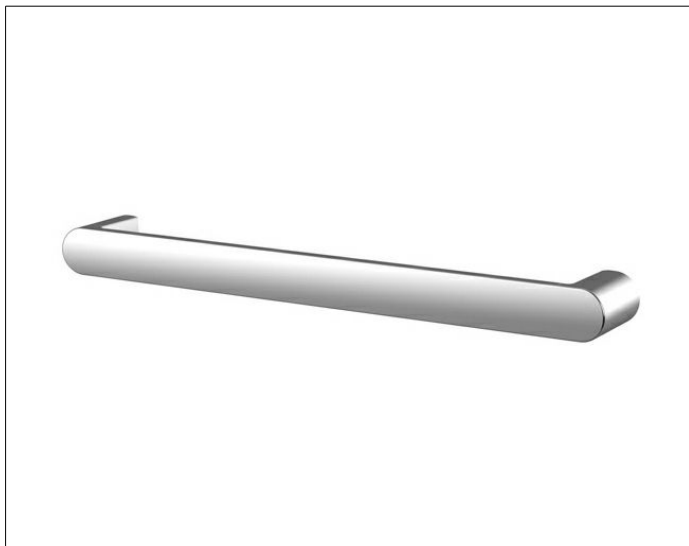

**Elegance NEW**

31601010700 Grab bar

**PRODUCT**

**DRAWING**

**PRODUCT ATTRIBUTES**

for horizontal or vertical installation

**SURFACE**

chrome-plated

**DIMENSION**

728 mm

**SPECIFICATIONS**

KEUCO Elegance grab rail 31601010700  
 Chrome-plated grab rail  
 Elegant, oval profile,  
 slightly shaped surfaces in a timeless design,  
 solid wall mounting in zinc cast,  
 easy to clean  
 Getting up and down up to 110 kg load capacity  
 Axle measurement 700 mm,  
 Total width of 728 mm  
 Projection 65 mm  
 incl. corrosion-free mounting material

The restoring of a tip-up seat is not possible!