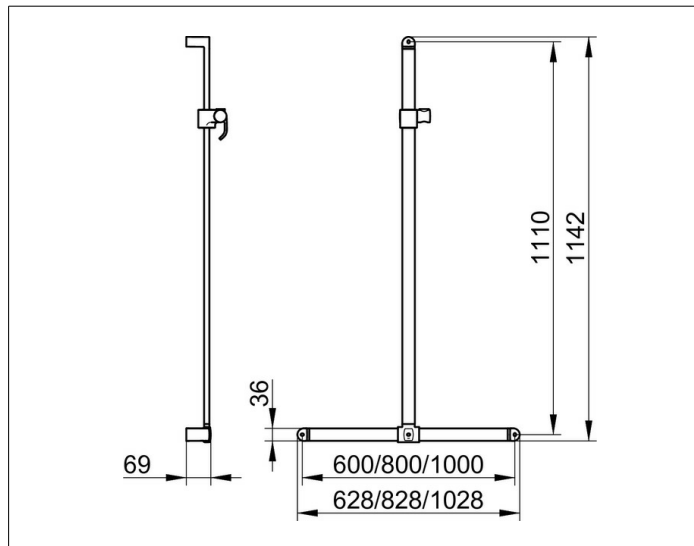

**Elegance NEW**  
**31614010611 Rail system**

**PRODUCT**

**DRAWING**

**PRODUCT ATTRIBUTES**

complete with hand-shower bracket,  
 mountable on the right or left side, flexible positioning of  
 of sliding rail prior to final installation

**SURFACE**

chrome-plated

**DIMENSION**

628/1142 mm

**SPECIFICATIONS**

KEUCO Elegance shower rail,  
 T-Shape,  
 with Shower rail 31606010601,  
 high shine chrome-plated angle bar,  
 complete with shower bracket  
 flexible positioning of sliding rail  
 prior to final installation  
 slightly shaped surfaces in a timeless design,  
 Getting up and down up to 110 kg load capacity,  
 anti-static,  
 easy to clean  
 Outside measurement 628/1142 mm  
 horizontal Base measurement 600 mm,  
 with a Total Width from 628 mm  
 vertical Base measurement 1100mm,  
 with a Total Height of 1142 mm  
 Projection 65 mm