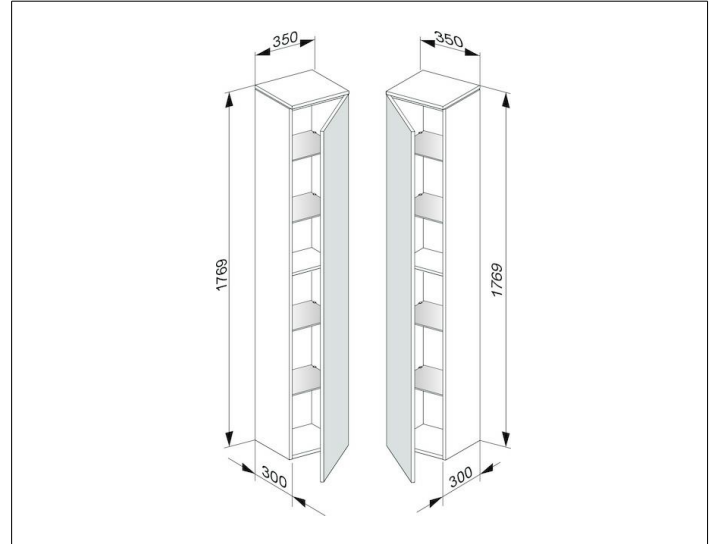

Edition 400

31730ZZ0001 Tall unit

PRODUCT

DRAWING

PRODUCT ATTRIBUTES

single door with push-to-open mechanism
and soft closing

EQUIPMENT

- 4 glass shelves

SURFACE

21, 68, 86, 87

DIMENSION

350 x 1769 x 300 mm