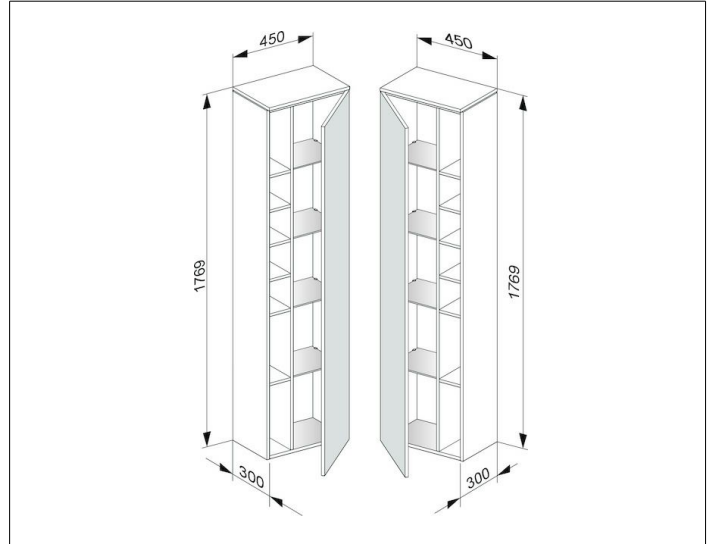

Edition 400

31735ZZ0001 Tall unit

PRODUCT

DRAWING

PRODUCT ATTRIBUTES

single door with push-to-open mechanism
and soft closing

EQUIPMENT

- 4 glass shelves
- 7 storage boxes

SURFACE

21, 68, 86, 87

DIMENSION

450 x 1769 x 300 mm