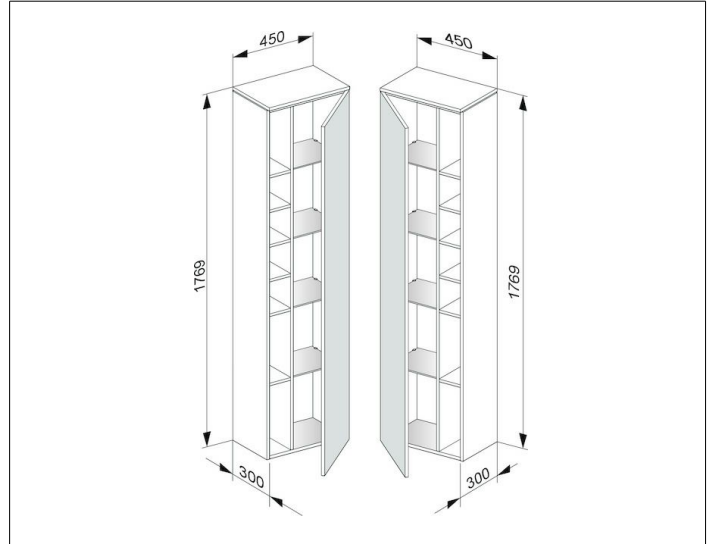

Edition 400

31735ZZ0002 Tall unit

**PRODUCT**

**DRAWING**

**PRODUCT ATTRIBUTES**

single door with push-to-open mechanism  
and soft closing

**EQUIPMENT**

- 4 glass shelves
- 7 storage boxes

**SURFACE**

21, 68, 86, 87

**DIMENSION**

450 x 1769 x 300 mm