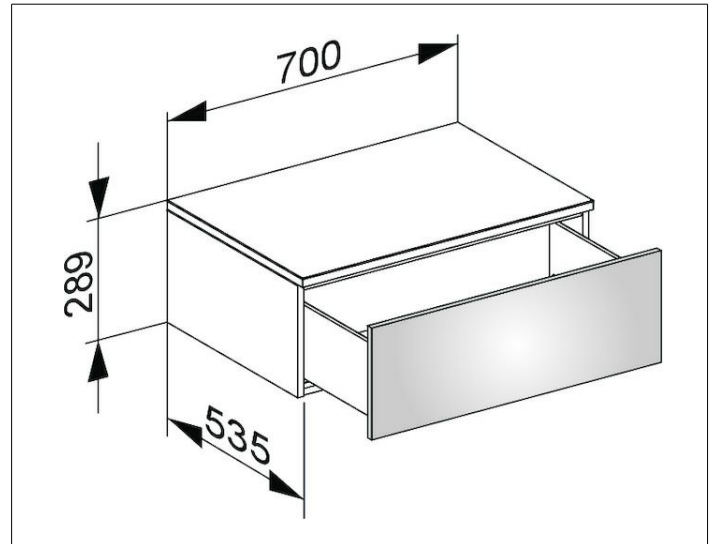

Edition 400

31741ZZ0000 Side unit

PRODUCT

DRAWING

PRODUCT ATTRIBUTES

wall mounted
1 drawer front with push-to-open mechanism
and soft closing, front height 270 mm

SURFACE

21, 40, 68, 80, 82, 84, 86, 87

DIMENSION

700 x 289 x 535 mm