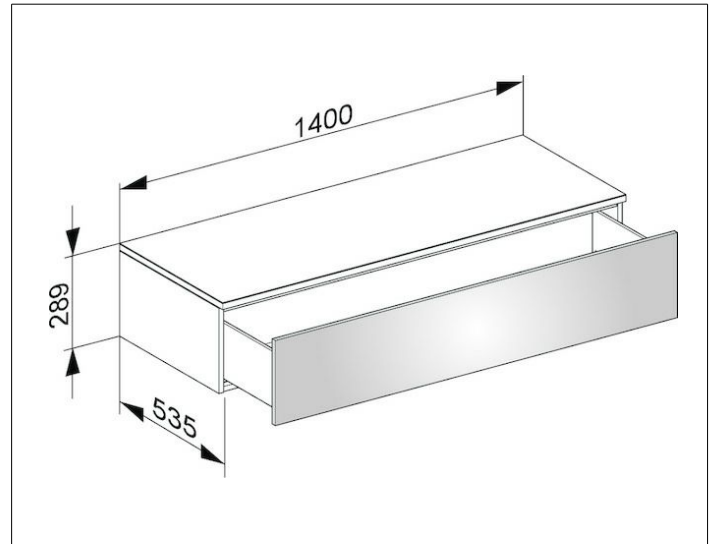

Edition 400

31761YY0000 Side unit

**PRODUCT**

**DRAWING**

**PRODUCT ATTRIBUTES**

wall mounted  
1 drawer front with push-to-open mechanism  
and soft closing, front height 270 mm

**SURFACE**

11, 14, 15, 17, 18, 27, 28,30, 70, 71, 72, 73, 74, 75

**DIMENSION**

1400 x 289 x 535 mm