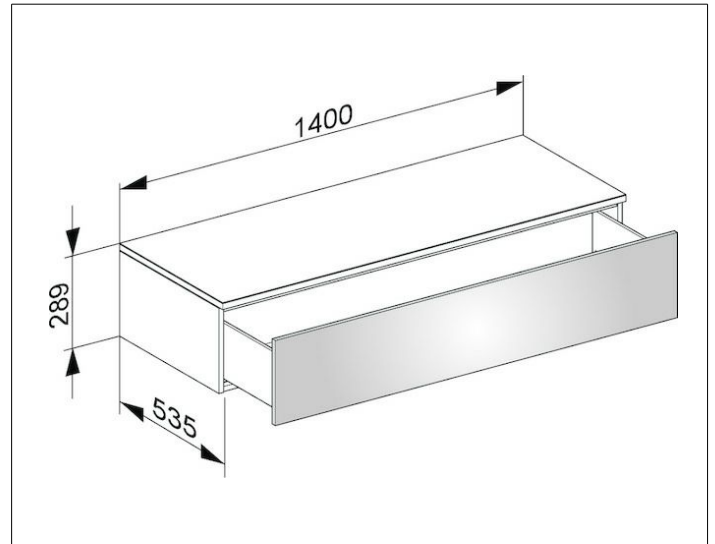

Edition 400

31761ZZ0000 Side unit

PRODUCT

DRAWING

PRODUCT ATTRIBUTES

wall mounted
1 drawer front with push-to-open mechanism
and soft closing, front height 270 mm

SURFACE

21, 40, 68, 80, 82, 84, 86, 87

DIMENSION

1400 x 289 x 535 mm