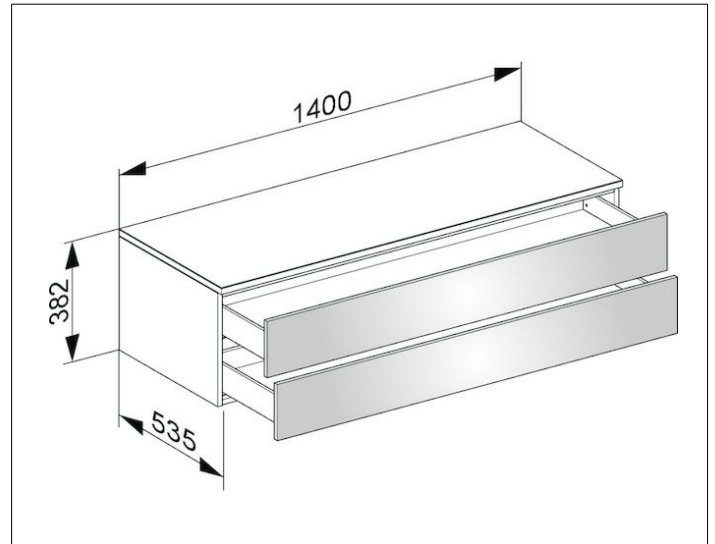

Edition 400

31762XX0000 Side unit

PRODUCT

DRAWING

PRODUCT ATTRIBUTES

wall mounted
2 drawer fronts with push-to-open mechanism
and soft closing, front height each 180 mm

SURFACE

37, 38, 39, 45

DIMENSION

1400 x 382 x 535 mm